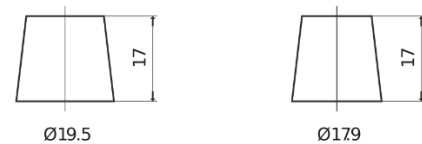

Product overview

Batteries for Cars

Formula FB954

Part number	FB954
Technology	Flooded
EAN/GTIN	3661024044455
Voltage	12 V
Capacity	95.0 Ah
CCA	760 A
Length	306 mm
Width	173 mm
Height	222 mm
Box size	D31
Polarity	ETN 0
Terminal Type	EN taper post
Hold Down	Korean B1
Weights (subject of variation)	20.60 kg

Polarity

Terminal Type

Positive Terminal

Negative Terminal

Hold Down

Design, features and specifications are subject to change without notice. We disclaim any representation or warranty, express or implied, concerning the data or recommendations, and in no event shall be liable for any loss or damage claimed to have arisen as a result. Some products may not be available in your local market.