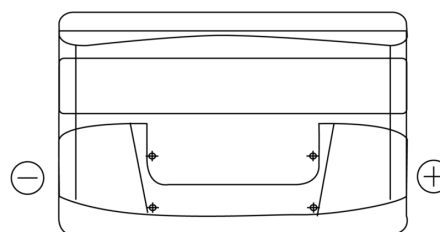

Product overview

Batteries for Cars

Formula FB950

Part number	FB950
Technology	Flooded
EAN/GTIN	3661024044585
Voltage	12 V
Capacity	95.0 Ah
CCA	800 A
Length	353 mm
Width	175 mm
Height	190 mm
Box size	L05
Polarity	ETN 0
Terminal Type	EN taper post
Hold Down	B13
Weights (subject of variation)	21.60 kg

Polarity

Terminal Type

Hold Down

Design, features and specifications are subject to change without notice. We disclaim any representation or warranty, express or implied, concerning the data or recommendations, and in no event shall be liable for any loss or damage claimed to have arisen as a result. Some products may not be available in your local market.