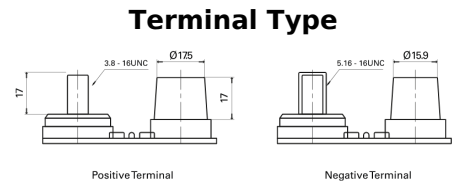

**Product overview**

Batteries for Marine and Leisure

**Dual AGM EP450**

Part number	EP450
Technology	AGM
EAN/GTIN	3661024035972
Voltage	12 V
Capacity	50 Ah
CCA	750 A
Watt hour	450 Wh
Length	260 mm
Width	173 mm
Height	206 mm
Box size	G34
Polarity	ETN 1
Terminal Type	SAE M 3/8" - 5/16" taper&stud
Hold Down	B7
Weights (subject of variation)	18.60 kg