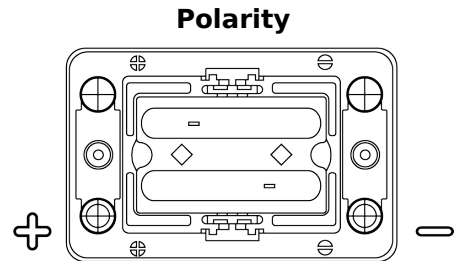

**Product overview**

Batteries for Marine and Leisure

**Dual AGM EP450**

Part number	EP450
Technology	AGM
EAN/GTIN	3661024035972
Voltage	12 V
Capacity	50 Ah
CCA	750 A
Watt hour	450 Wh
Length	260 mm
Width	173 mm
Height	206 mm
Box size	G34
Polarity	ETN 1
Terminal Type	SAE M 3/8" - 5/16" taper&stud
Hold Down	B7
Weights (subject of variation)	18.60 kg