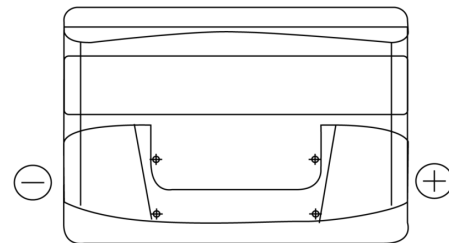

Product overview

Batteries for Cars

Formula FB802

Part number	FB802
Technology	Flooded
EAN/GTIN	3661024044653
Voltage	12 V
Capacity	80.0 Ah
CCA	700 A
Length	315 mm
Width	175 mm
Height	175 mm
Box size	LB4
Polarity	ETN 0
Terminal Type	EN taper post
Hold Down	B13
Weights (subject of variation)	17.80 kg

Polarity

Terminal Type

Hold Down

Design, features and specifications are subject to change without notice. We disclaim any representation or warranty, express or implied, concerning the data or recommendations, and in no event shall be liable for any loss or damage claimed to have arisen as a result. Some products may not be available in your local market.