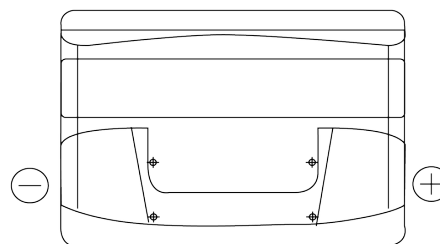

**Product overview**

Batteries for Cars

**Formula FB802**

Part number	FB802
Technology	Flooded
EAN/GTIN	3661024044653
Voltage	12 V
Capacity	80.0 Ah
CCA	700 A
Length	315 mm
Width	175 mm
Height	175 mm
Box size	LB4
Polarity	ETN 0
Terminal Type	EN taper post
Hold Down	B13
Weights (subject of variation)	17.80 kg

**Polarity**

**Terminal Type**

Positive Terminal

Negative Terminal

**Hold Down**

Design, features and specifications are subject to change without notice. We disclaim any representation or warranty, express or implied, concerning the data or recommendations, and in no event shall be liable for any loss or damage claimed to have arisen as a result. Some products may not be available in your local market.