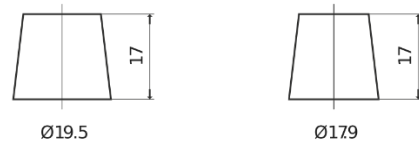

Product overview

Batteries for Cars

Formula FB800

Part number	FB800
Technology	Flooded
EAN/GTIN	3661024046244
Voltage	12 V
Capacity	80.0 Ah
CCA	640 A
Length	315 mm
Width	175 mm
Height	190 mm
Box size	L04
Polarity	ETN 0
Terminal Type	EN taper post
Hold Down	B13
Weights (subject of variation)	19.00 kg

Polarity

Terminal Type

Positive Terminal

Negative Terminal

Hold Down

Design, features and specifications are subject to change without notice. We disclaim any representation or warranty, express or implied, concerning the data or recommendations, and in no event shall be liable for any loss or damage claimed to have arisen as a result. Some products may not be available in your local market.