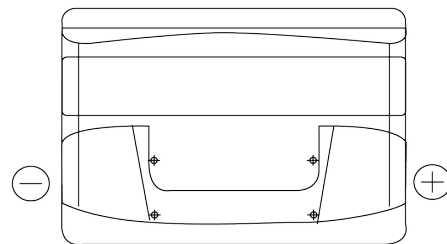

Product overview

Batteries for Cars

Formula FB800

Part number	FB800
Technology	Flooded
EAN/GTIN	3661024046244
Voltage	12 V
Capacity	80.0 Ah
CCA	640 A
Length	315 mm
Width	175 mm
Height	190 mm
Box size	L04
Polarity	ETN 0
Terminal Type	EN taper post
Hold Down	B13
Weights (subject of variation)	19.00 kg

Polarity

Terminal Type

Positive Terminal

Negative Terminal

Hold Down

Design, features and specifications are subject to change without notice. We disclaim any representation or warranty, express or implied, concerning the data or recommendations, and in no event shall be liable for any loss or damage claimed to have arisen as a result. Some products may not be available in your local market.