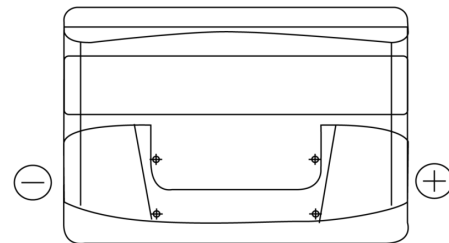

Product overview

Batteries for Cars

Formula FB800

Part number	FB800
Technology	Flooded
EAN/GTIN	3661024046244
Voltage	12 V
Capacity	80.0 Ah
CCA	640 A
Length	315 mm
Width	175 mm
Height	190 mm
Box size	L04
Polarity	ETN 0
Terminal Type	EN taper post
Hold Down	B13
Weights (subject of variation)	19.00 kg

Polarity

Terminal Type

Positive Terminal

Negative Terminal

Hold Down

Design, features and specifications are subject to change without notice. We disclaim any representation or warranty, express or implied, concerning the data or recommendations, and in no event shall be liable for any loss or damage claimed to have arisen as a result. Some products may not be available in your local market.