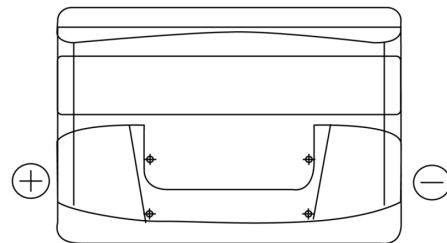

Product overview

Batteries for Cars

Formula FB741

Part number	FB741
Technology	Flooded
EAN/GTIN	3661024044561
Voltage	12 V
Capacity	74.0 Ah
CCA	680 A
Length	278 mm
Width	175 mm
Height	190 mm
Box size	L03
Polarity	ETN 1
Terminal Type	EN taper post
Hold Down	B13
Weights (subject of variation)	16.60 kg

Polarity

Terminal Type

Positive Terminal

Negative Terminal

Hold Down

Design, features and specifications are subject to change without notice. We disclaim any representation or warranty, express or implied, concerning the data or recommendations, and in no event shall be liable for any loss or damage claimed to have arisen as a result. Some products may not be available in your local market.