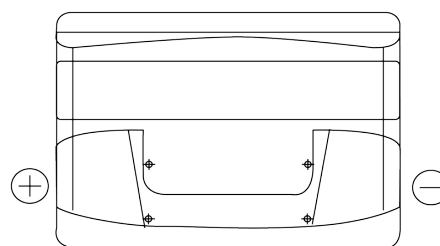

Product overview

Batteries for Cars

Formula FB741

Part number	FB741
Technology	Flooded
EAN/GTIN	3661024044561
Voltage	12 V
Capacity	74.0 Ah
CCA	680 A
Length	278 mm
Width	175 mm
Height	190 mm
Box size	L03
Polarity	ETN 1
Terminal Type	EN taper post
Hold Down	B13
Weights (subject of variation)	16.60 kg

Polarity

Terminal Type

Positive Terminal

Negative Terminal

Hold Down

Design, features and specifications are subject to change without notice. We disclaim any representation or warranty, express or implied, concerning the data or recommendations, and in no event shall be liable for any loss or damage claimed to have arisen as a result. Some products may not be available in your local market.