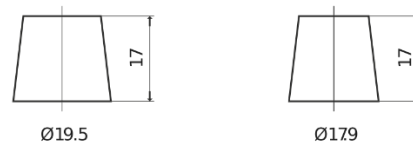

Product overview

Batteries for Cars

Formula FB741

Part number	FB741
Technology	Flooded
EAN/GTIN	3661024044561
Voltage	12 V
Capacity	74.0 Ah
CCA	680 A
Length	278 mm
Width	175 mm
Height	190 mm
Box size	L03
Polarity	ETN 1
Terminal Type	EN taper post
Hold Down	B13
Weights (subject of variation)	16.60 kg

Polarity

Terminal Type

Positive Terminal

Negative Terminal

Hold Down

Design, features and specifications are subject to change without notice. We disclaim any representation or warranty, express or implied, concerning the data or recommendations, and in no event shall be liable for any loss or damage claimed to have arisen as a result. Some products may not be available in your local market.