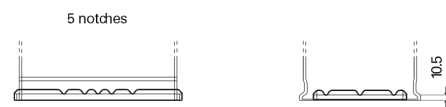

**Product overview**

Batteries for Cars

**Futura CA722**

Part number	CA722
Technology	Flooded
EAN/GTIN	3661024014281
Voltage	12 V
Capacity	72.0 Ah
CCA	720 A
Length	278 mm
Width	175 mm
Height	175 mm
Box size	LB3
Polarity	ETN 0
Terminal Type	EN taper post
Hold Down	B13
Weights (subject of variation)	15.90 kg

**Polarity**

**Terminal Type**

Positive Terminal

Negative Terminal

**Hold Down**

Design, features and specifications are subject to change without notice. We disclaim any representation or warranty, express or implied, concerning the data or recommendations, and in no event shall be liable for any loss or damage claimed to have arisen as a result. Some products may not be available in your local market.