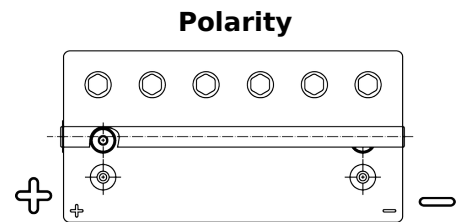

Product overview

Batteries for Marine and Leisure

Start AGM EM960

Part number	EM960
Technology	AGM
EAN/GTIN	3661024036016
Voltage	12 V
Capacity	100 Ah
CCA	800 A
MCA	960
Length	330 mm
Width	173 mm
Height	240 mm
Box size	G31
Polarity	ETN 1
Terminal Type	SAE M 3/8" taper&stud
Hold Down	B0
Weights (subject of variation)	31.00 kg