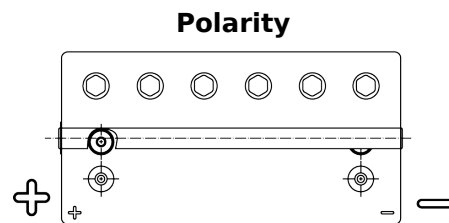

Product overview

Batteries for Marine and Leisure

Start AGM EM960

Part number	EM960
Technology	AGM
EAN/GTIN	3661024036016
Voltage	12 V
Capacity	100 Ah
CCA	800 A
MCA	960
Length	330 mm
Width	173 mm
Height	240 mm
Box size	G31
Polarity	ETN 1
Terminal Type	SAE M 3/8" taper&stud
Hold Down	B0
Weights (subject of variation)	31.00 kg