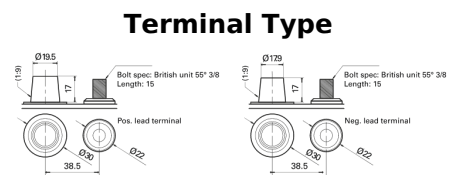

Product overview

Batteries for Marine and Leisure

Start AGM EM960

Part number	EM960
Technology	AGM
EAN/GTIN	3661024036016
Voltage	12 V
Capacity	100 Ah
CCA	800 A
MCA	960
Length	330 mm
Width	173 mm
Height	240 mm
Box size	G31
Polarity	ETN 1
Terminal Type	SAE M 3/8" taper&stud
Hold Down	B0
Weights (subject of variation)	31.00 kg