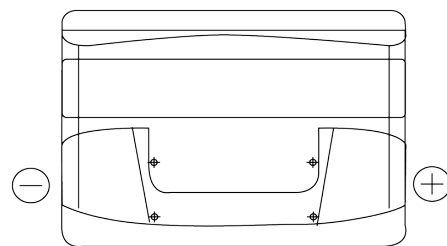

**Product overview**

Batteries for Cars

**Formula FB740**

Part number	FB740
Technology	Flooded
EAN/GTIN	3661024044554
Voltage	12 V
Capacity	74.0 Ah
CCA	680 A
Length	278 mm
Width	175 mm
Height	190 mm
Box size	L03
Polarity	ETN 0
Terminal Type	EN taper post
Hold Down	B13
Weights (subject of variation)	16.60 kg

**Polarity**

**Terminal Type**

Positive Terminal

Negative Terminal

**Hold Down**

Design, features and specifications are subject to change without notice. We disclaim any representation or warranty, express or implied, concerning the data or recommendations, and in no event shall be liable for any loss or damage claimed to have arisen as a result. Some products may not be available in your local market.