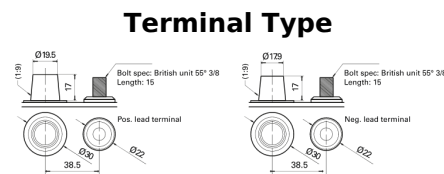

Product overview

Batteries for Marine and Leisure

Start AGM EM960

Part number	EM960
Technology	AGM
EAN/GTIN	3661024036016
Voltage	12 V
Capacity	100 Ah
CCA	800 A
MCA	960
Length	330 mm
Width	173 mm
Height	240 mm
Box size	G31
Polarity	ETN 1
Terminal Type	SAE M 3/8" taper&stud
Hold Down	B0
Weights (subject of variation)	31.00 kg