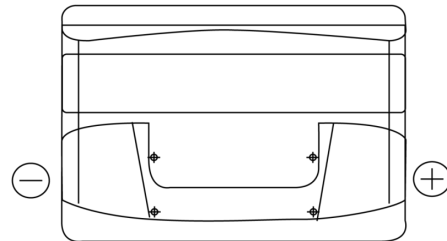

**Product overview**

Batteries for Cars

**Formula FB712**

Part number	FB712
Technology	Flooded
EAN/GTIN	3661024044646
Voltage	12 V
Capacity	71.0 Ah
CCA	670 A
Length	278 mm
Width	175 mm
Height	175 mm
Box size	LB3
Polarity	ETN 0
Terminal Type	EN taper post
Hold Down	B13
Weights (subject of variation)	15.30 kg

**Polarity**

**Terminal Type**

Positive Terminal

Negative Terminal

**Hold Down**

Design, features and specifications are subject to change without notice. We disclaim any representation or warranty, express or implied, concerning the data or recommendations, and in no event shall be liable for any loss or damage claimed to have arisen as a result. Some products may not be available in your local market.