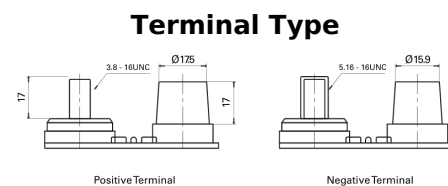

**Product overview**

Batteries for Marine and Leisure

**Dual AGM EP900**

Part number	EP900
Technology	AGM
EAN/GTIN	3661024035965
Voltage	12 V
Capacity	100 Ah
CCA	800 A
Watt hour	900 Wh
Length	330 mm
Width	173 mm
Height	240 mm
Box size	G31
Polarity	ETN 1
Terminal Type	SAE M 3/8" - 5/16" taper&stud
Hold Down	B0
Weights (subject of variation)	31.00 kg