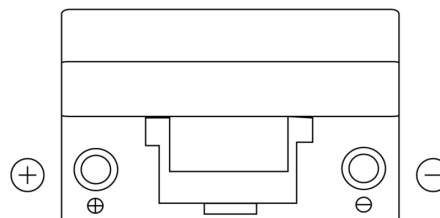

Product overview

Batteries for Cars

Formula FB705

Part number	FB705
Technology	Flooded
EAN/GTIN	3661024044448
Voltage	12 V
Capacity	70.0 Ah
CCA	540 A
Length	270 mm
Width	173 mm
Height	222 mm
Box size	D26
Polarity	ETN 1
Terminal Type	EN taper post
Hold Down	Korean B1+B6
Weights (subject of variation)	16.10 kg

Polarity

Terminal Type

Hold Down

Design, features and specifications are subject to change without notice. We disclaim any representation or warranty, express or implied, concerning the data or recommendations, and in no event shall be liable for any loss or damage claimed to have arisen as a result. Some products may not be available in your local market.