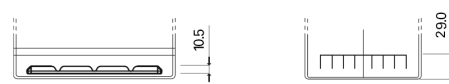

Product overview

Batteries for Cars

Formula FB705

| | |
|--------------------------------|---------------|
| Part number | FB705 |
| Technology | Flooded |
| EAN/GTIN | 3661024044448 |
| Voltage | 12 V |
| Capacity | 70.0 Ah |
| CCA | 540 A |
| Length | 270 mm |
| Width | 173 mm |
| Height | 222 mm |
| Box size | D26 |
| Polarity | ETN 1 |
| Terminal Type | EN taper post |
| Hold Down | Korean B1+B6 |
| Weights (subject of variation) | 16.10 kg |

Polarity

Terminal Type

Positive Terminal

Negative Terminal

Hold Down

Design, features and specifications are subject to change without notice. We disclaim any representation or warranty, express or implied, concerning the data or recommendations, and in no event shall be liable for any loss or damage claimed to have arisen as a result. Some products may not be available in your local market.