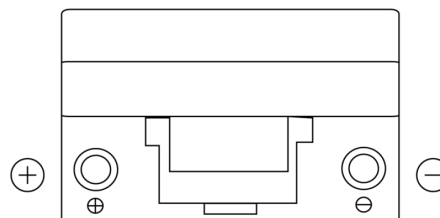

Product overview

Batteries for Cars

Formula FB705

Part number	FB705
Technology	Flooded
EAN/GTIN	3661024044448
Voltage	12 V
Capacity	70.0 Ah
CCA	540 A
Length	270 mm
Width	173 mm
Height	222 mm
Box size	D26
Polarity	ETN 1
Terminal Type	EN taper post
Hold Down	Korean B1+B6
Weights (subject of variation)	16.10 kg

Polarity

Terminal Type

Positive Terminal

Negative Terminal

Hold Down

Design, features and specifications are subject to change without notice. We disclaim any representation or warranty, express or implied, concerning the data or recommendations, and in no event shall be liable for any loss or damage claimed to have arisen as a result. Some products may not be available in your local market.