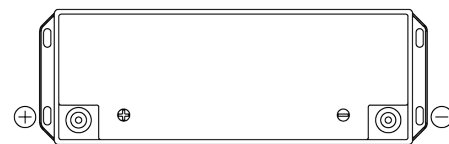

Product overview

Batteries for Marine and Leisure

Equipment Li-Ion EV2500

Part number	EV2500
Technology	Li-Ion
EAN/GTIN	3661024037686
Voltage	12 V
Capacity	200 Ah
Watt hour	2500 Wh
Length	485 mm
Width	170 mm
Height	240 mm
Box size	F51
Polarity	ETN 1
Terminal Type	Female M8
Hold Down	B0
Weights (subject of variation)	25.70 kg

Polarity

Terminal Type

Hold Down

Design, features and specifications are subject to change without notice. We disclaim any representation or warranty, express or implied, concerning the data or recommendations, and in no event shall be liable for any loss or damage claimed to have arisen as a result. Some products may not be available in your local market.