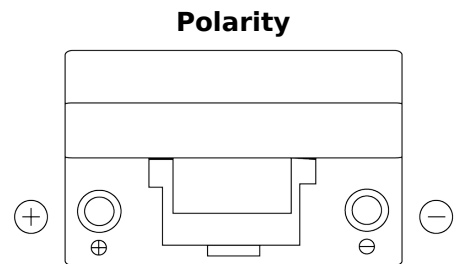

**Product overview**

Batteries for Cars

**Formula FB705**

Part number	FB705
Technology	Flooded
EAN/GTIN	3661024044448
Voltage	12 V
Capacity	70.0 Ah
CCA	540 A
Length	270 mm
Width	173 mm
Height	222 mm
Box size	D26
Polarity	ETN 1
Terminal Type	EN taper post
Hold Down	Korean B1+B6
Weights (subject of variation)	16.10 kg