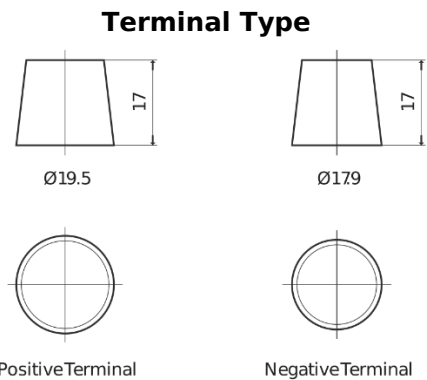

**Product overview**

Batteries for Cars

**Formula FB705**

Part number	FB705
Technology	Flooded
EAN/GTIN	3661024044448
Voltage	12 V
Capacity	70.0 Ah
CCA	540 A
Length	270 mm
Width	173 mm
Height	222 mm
Box size	D26
Polarity	ETN 1
Terminal Type	EN taper post
Hold Down	Korean B1+B6
Weights (subject of variation)	16.10 kg