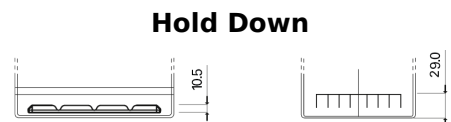

**Product overview**

Batteries for Cars

**Formula FB705**

Part number	FB705
Technology	Flooded
EAN/GTIN	3661024044448
Voltage	12 V
Capacity	70.0 Ah
CCA	540 A
Length	270 mm
Width	173 mm
Height	222 mm
Box size	D26
Polarity	ETN 1
Terminal Type	EN taper post
Hold Down	Korean B1+B6
Weights (subject of variation)	16.10 kg