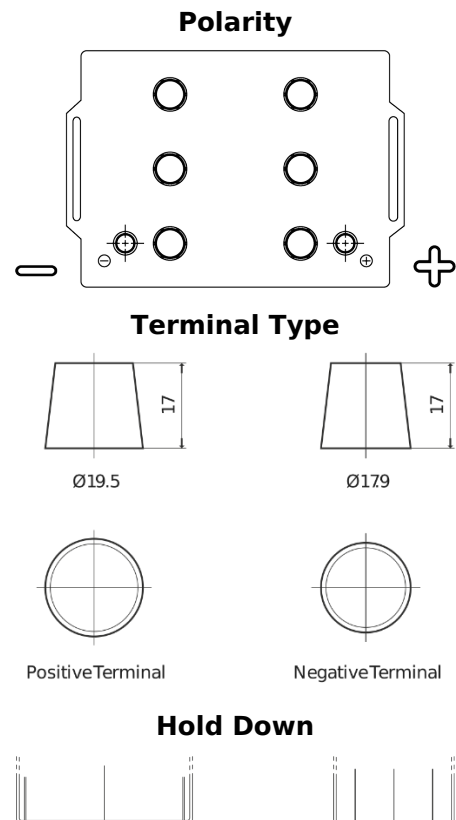

**Product overview**

Batteries for Trucks, Buses, Construction, Agriculture

**StartPRO TG145A**

Part number	TG145A
Technology	Flooded
EAN/GTIN	3661024055550
Voltage	12 V
Capacity	145 Ah
CCA	1000 A
Length	360 mm
Width	253 mm
Height	240 mm
Box size	F21
Polarity	ETN 6
Terminal Type	EN taper post
Hold Down	B0
Weights (subject of variation)	38.10 kg