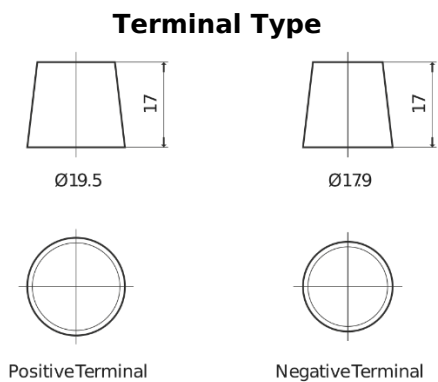

Product overview

Batteries for Cars

Formula FB704

Part number	FB704
Technology	Flooded
EAN/GTIN	3661024044431
Voltage	12 V
Capacity	70.0 Ah
CCA	540 A
Length	270 mm
Width	173 mm
Height	222 mm
Box size	D26
Polarity	ETN 0
Terminal Type	EN taper post
Hold Down	Korean B1+B6
Weights (subject of variation)	16.10 kg