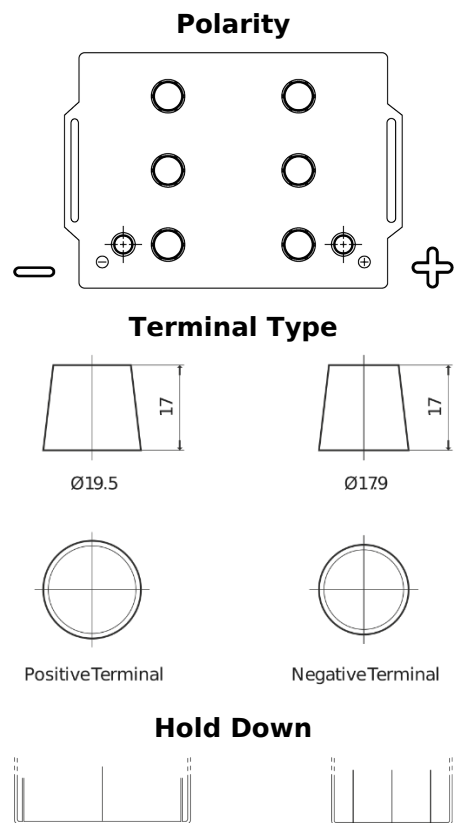

Product overview

Batteries for Trucks, Buses, Construction, Agriculture

StartPRO FG145A

Part number	FG145A
Technology	Flooded
EAN/GTIN	3661024045551
Voltage	12 V
Capacity	145 Ah
CCA	1000 A
Length	360 mm
Width	253 mm
Height	240 mm
Box size	F21
Polarity	ETN 6
Terminal Type	EN taper post
Hold Down	B0
Weights (subject of variation)	38.10 kg