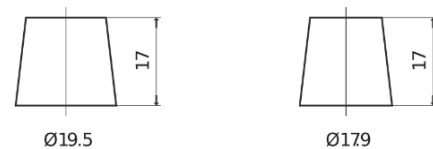

Product overview

Batteries for Cars

Formula FB604

Part number	FB604
Technology	Flooded
EAN/GTIN	3661024044417
Voltage	12 V
Capacity	60.0 Ah
CCA	480 A
Length	230 mm
Width	173 mm
Height	222 mm
Box size	D23
Polarity	ETN 0
Terminal Type	EN taper post
Hold Down	Korean B1
Weights (subject of variation)	14.60 kg

Polarity

Terminal Type

Positive Terminal

Negative Terminal

Hold Down

Design, features and specifications are subject to change without notice. We disclaim any representation or warranty, express or implied, concerning the data or recommendations, and in no event shall be liable for any loss or damage claimed to have arisen as a result. Some products may not be available in your local market.