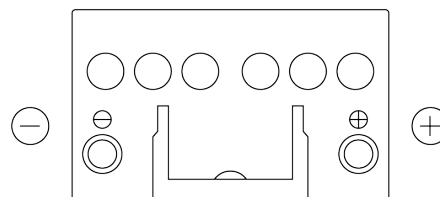

**Product overview**

Batteries for Cars

**Formula FB450**

Part number	FB450
Technology	Flooded
EAN/GTIN	3661024044493
Voltage	12 V
Capacity	45 Ah
CCA	330 A
Length	220 mm
Width	135 mm
Height	225 mm
Box size	E02
Polarity	ETN 0
Terminal Type	EN taper post
Hold Down	B1
Weights (subject of variation)	12.50 kg

**Polarity**

**Terminal Type**

Positive Terminal

Negative Terminal

**Hold Down**

Design, features and specifications are subject to change without notice. We disclaim any representation or warranty, express or implied, concerning the data or recommendations, and in no event shall be liable for any loss or damage claimed to have arisen as a result. Some products may not be available in your local market.