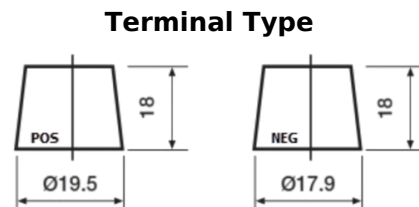

Product overview

Batteries for Cars

Premium EA456

Part number	EA456
Technology	Flooded
EAN/GTIN	3661024034128
Voltage	12 V
Capacity	45 Ah
CCA	390 A
Length	237 mm
Width	127 mm
Height	227 mm
Box size	B24
Polarity	ETN 0
Terminal Type	From JIS to EN (Ring adapter)
Hold Down	B1
Weights (subject of variation)	11.80 kg