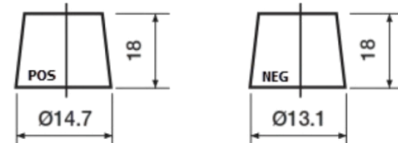

Design, features and specifications are subject to change without notice. We disclaim any representation or warranty, express or implied, concerning the data or recommendations, and in no event shall be liable for any loss or damage claimed to have arisen as a result. Some products may not be available in your local market.