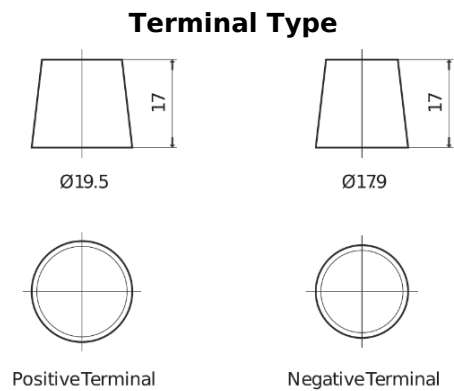

**Product overview**

Batteries for Cars

**Futura CA654**

Part number	CA654
Technology	Flooded
EAN/GTIN	3661024016483
Voltage	12 V
Capacity	65.0 Ah
CCA	580 A
Length	230 mm
Width	173 mm
Height	222 mm
Box size	D23
Polarity	ETN 0
Terminal Type	EN taper post
Hold Down	Korean B1
Weights (subject of variation)	16.00 kg