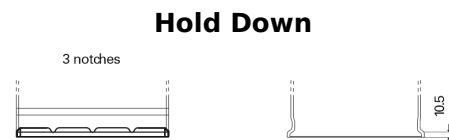

Design, features and specifications are subject to change without notice. We disclaim any representation or warranty, express or implied, concerning the data or recommendations, and in no event shall be liable for any loss or damage claimed to have arisen as a result. Some products may not be available in your local market.