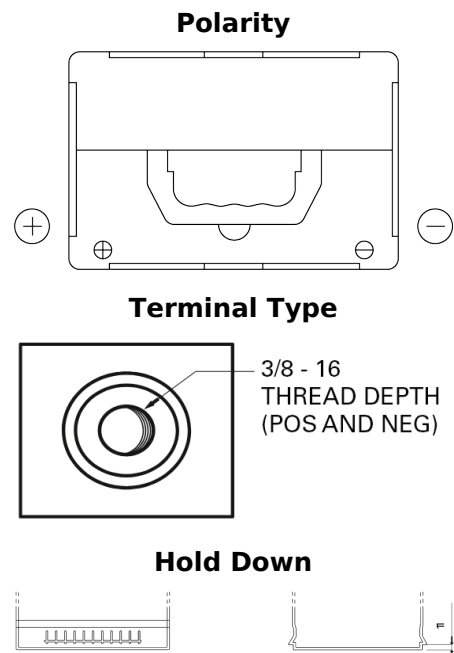

**Product overview**

Batteries for Cars

**Formula FB558**

Part number	FB558
Technology	Flooded
EAN/GTIN	3661024046985
Voltage	12 V
Capacity	55.0 Ah
CCA	620 A
Length	230 mm
Width	180 mm
Height	186 mm
Box size	G75
Polarity	ETN 1
Terminal Type	SAE S 3/8" side Terminal
Hold Down	B7
Weights (subject of variation)	14.20 kg