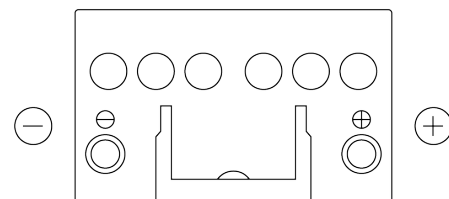

**Product overview**

Batteries for Cars

**Plus CB450**

Part number	CB450
Technology	Flooded
EAN/GTIN	3661024014496
Voltage	12 V
Capacity	45 Ah
CCA	330 A
Length	220 mm
Width	135 mm
Height	225 mm
Box size	E02
Polarity	ETN 0
Terminal Type	EN taper post
Hold Down	B1
Weights (subject of variation)	12.50 kg

**Polarity**

**Terminal Type**

**Hold Down**

Design, features and specifications are subject to change without notice. We disclaim any representation or warranty, express or implied, concerning the data or recommendations, and in no event shall be liable for any loss or damage claimed to have arisen as a result. Some products may not be available in your local market.