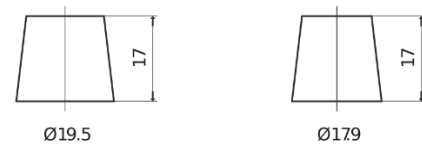

Terminal Type