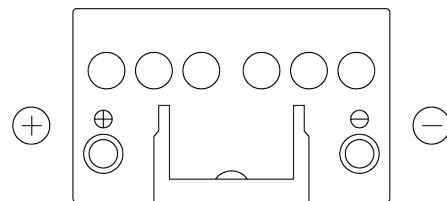

**Product overview**

Batteries for Cars

**Technica TB451**

|                                |               |
|--------------------------------|---------------|
| Part number                    | TB451         |
| Technology                     | Flooded       |
| EAN/GTIN                       | 3661024054485 |
| Voltage                        | 12 V          |
| Capacity                       | 45 Ah         |
| CCA                            | 330 A         |
| Length                         | 220 mm        |
| Width                          | 135 mm        |
| Height                         | 225 mm        |
| Box size                       | E02           |
| Polarity                       | ETN 1         |
| Terminal Type                  | EN taper post |
| Hold Down                      | B1            |
| Weights (subject of variation) | 12.50 kg      |

**Polarity**

**Terminal Type**

Positive Terminal

Negative Terminal

**Hold Down**

Design, features and specifications are subject to change without notice. We disclaim any representation or warranty, express or implied, concerning the data or recommendations, and in no event shall be liable for any loss or damage claimed to have arisen as a result. Some products may not be available in your local market.