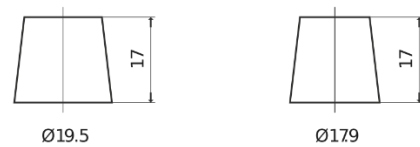

**Product overview**

Batteries for Cars

**Technica TB451**

|                                |               |
|--------------------------------|---------------|
| Part number                    | TB451         |
| Technology                     | Flooded       |
| EAN/GTIN                       | 3661024054485 |
| Voltage                        | 12 V          |
| Capacity                       | 45 Ah         |
| CCA                            | 330 A         |
| Length                         | 220 mm        |
| Width                          | 135 mm        |
| Height                         | 225 mm        |
| Box size                       | E02           |
| Polarity                       | ETN 1         |
| Terminal Type                  | EN taper post |
| Hold Down                      | B1            |
| Weights (subject of variation) | 12.50 kg      |

**Polarity**

**Terminal Type**

Positive Terminal

Negative Terminal

**Hold Down**

Design, features and specifications are subject to change without notice. We disclaim any representation or warranty, express or implied, concerning the data or recommendations, and in no event shall be liable for any loss or damage claimed to have arisen as a result. Some products may not be available in your local market.