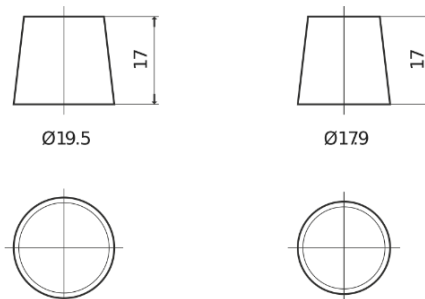

**Product overview**

Batteries for Cars

**Formula FB500**

Part number	FB500
Technology	Flooded
EAN/GTIN	3661024044516
Voltage	12 V
Capacity	50.0 Ah
CCA	450 A
Length	207 mm
Width	175 mm
Height	190 mm
Box size	L01
Polarity	ETN 0
Terminal Type	EN taper post
Hold Down	B13
Weights (subject of variation)	12.20 kg

**Polarity**

**Terminal Type**

Positive Terminal

Negative Terminal

**Hold Down**

Design, features and specifications are subject to change without notice. We disclaim any representation or warranty, express or implied, concerning the data or recommendations, and in no event shall be liable for any loss or damage claimed to have arisen as a result. Some products may not be available in your local market.