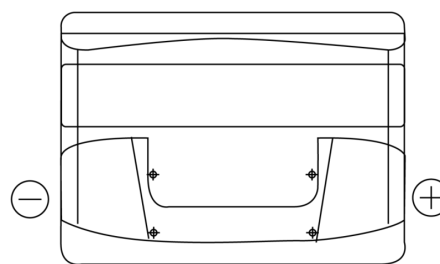

**Product overview**

Batteries for Cars

**Formula FB500**

Part number	FB500
Technology	Flooded
EAN/GTIN	3661024044516
Voltage	12 V
Capacity	50.0 Ah
CCA	450 A
Length	207 mm
Width	175 mm
Height	190 mm
Box size	L01
Polarity	ETN 0
Terminal Type	EN taper post
Hold Down	B13
Weights (subject of variation)	12.20 kg

**Polarity**

**Terminal Type**

Positive Terminal

Negative Terminal

**Hold Down**

Design, features and specifications are subject to change without notice. We disclaim any representation or warranty, express or implied, concerning the data or recommendations, and in no event shall be liable for any loss or damage claimed to have arisen as a result. Some products may not be available in your local market.