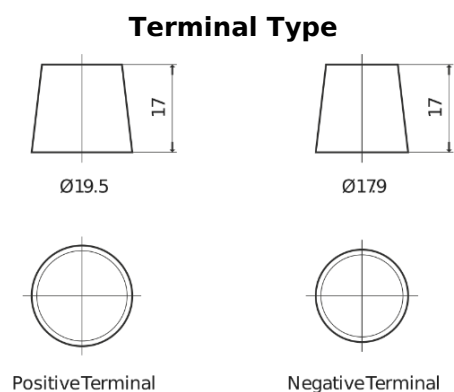

**Product overview**

Batteries for Cars

**Formula FB455**

Part number	FB455
Technology	Flooded
EAN/GTIN	3661024044387
Voltage	12 V
Capacity	45.0 Ah
CCA	330 A
Length	237 mm
Width	127 mm
Height	227 mm
Box size	B24
Polarity	ETN 1
Terminal Type	EN taper post
Hold Down	B0
Weights (subject of variation)	11.40 kg