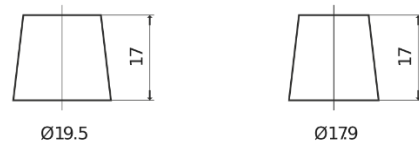

Terminal Type