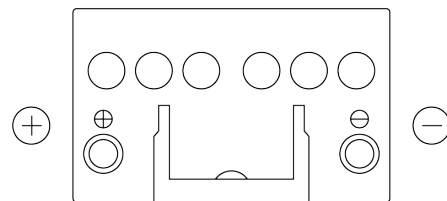

**Product overview**

Batteries for Cars

**Formula FB451**

Part number	FB451
Technology	Flooded
EAN/GTIN	3661024044486
Voltage	12 V
Capacity	45.0 Ah
CCA	330 A
Length	220 mm
Width	135 mm
Height	225 mm
Box size	E02
Polarity	ETN 1
Terminal Type	EN taper post
Hold Down	B1
Weights (subject of variation)	12.50 kg

**Polarity**

**Terminal Type**

Positive Terminal

Negative Terminal

**Hold Down**

Design, features and specifications are subject to change without notice. We disclaim any representation or warranty, express or implied, concerning the data or recommendations, and in no event shall be liable for any loss or damage claimed to have arisen as a result. Some products may not be available in your local market.