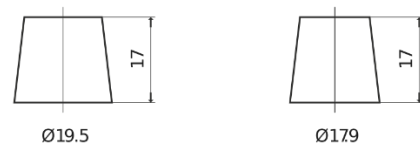

**Product overview**

Batteries for Cars

**Formula FB451**

Part number	FB451
Technology	Flooded
EAN/GTIN	3661024044486
Voltage	12 V
Capacity	45.0 Ah
CCA	330 A
Length	220 mm
Width	135 mm
Height	225 mm
Box size	E02
Polarity	ETN 1
Terminal Type	EN taper post
Hold Down	B1
Weights (subject of variation)	12.50 kg

**Polarity**

**Terminal Type**

Positive Terminal

Negative Terminal

**Hold Down**

Design, features and specifications are subject to change without notice. We disclaim any representation or warranty, express or implied, concerning the data or recommendations, and in no event shall be liable for any loss or damage claimed to have arisen as a result. Some products may not be available in your local market.