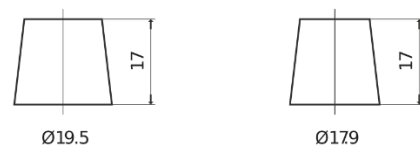

**Product overview**

Batteries for Cars

**Formula FB450**

Part number	FB450
Technology	Flooded
EAN/GTIN	3661024044493
Voltage	12 V
Capacity	45.0 Ah
CCA	330 A
Length	220 mm
Width	135 mm
Height	225 mm
Box size	E02
Polarity	ETN 0
Terminal Type	EN taper post
Hold Down	B1
Weights (subject of variation)	12.50 kg

**Polarity**

**Terminal Type**

Positive Terminal

Negative Terminal

**Hold Down**

Design, features and specifications are subject to change without notice. We disclaim any representation or warranty, express or implied, concerning the data or recommendations, and in no event shall be liable for any loss or damage claimed to have arisen as a result. Some products may not be available in your local market.