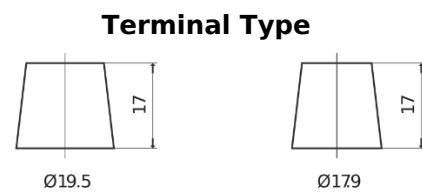

Product overview

Batteries for Trucks, Buses, Construction, Agriculture

StartPRO FG1353

Part number	FG1353
Technology	Flooded
EAN/GTIN	3661024045544
Voltage	12 V
Capacity	135 Ah
CCA	1000 A
Length	514 mm
Width	218 mm
Height	210 mm
Box size	DB9
Polarity	ETN 3
Terminal Type	EN taper post
Hold Down	B0
Weights (subject of variation)	39.80 kg