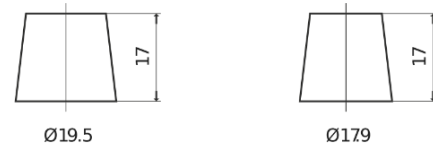

**Product overview**

Batteries for Cars

**Formula FB450**

Part number	FB450
Technology	Flooded
EAN/GTIN	3661024044493
Voltage	12 V
Capacity	45.0 Ah
CCA	330 A
Length	220 mm
Width	135 mm
Height	225 mm
Box size	E02
Polarity	ETN 0
Terminal Type	EN taper post
Hold Down	B1
Weights (subject of variation)	12.50 kg

**Polarity**

**Terminal Type**

Positive Terminal

Negative Terminal

**Hold Down**

Design, features and specifications are subject to change without notice. We disclaim any representation or warranty, express or implied, concerning the data or recommendations, and in no event shall be liable for any loss or damage claimed to have arisen as a result. Some products may not be available in your local market.