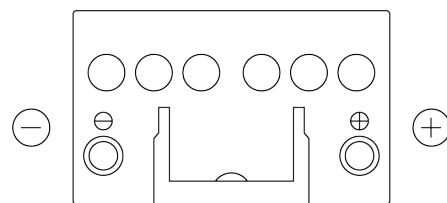

**Product overview**

Batteries for Cars

**Formula FB450**

Part number	FB450
Technology	Flooded
EAN/GTIN	3661024044493
Voltage	12 V
Capacity	45.0 Ah
CCA	330 A
Length	220 mm
Width	135 mm
Height	225 mm
Box size	E02
Polarity	ETN 0
Terminal Type	EN taper post
Hold Down	B1
Weights (subject of variation)	12.50 kg

**Polarity**

**Terminal Type**

Positive Terminal

Negative Terminal

**Hold Down**

Design, features and specifications are subject to change without notice. We disclaim any representation or warranty, express or implied, concerning the data or recommendations, and in no event shall be liable for any loss or damage claimed to have arisen as a result. Some products may not be available in your local market.