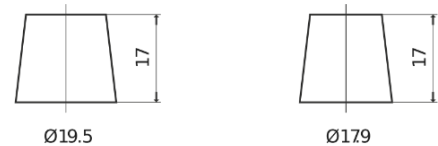

**Product overview**

Batteries for Cars

**Futura CA640**

Part number	CA640
Technology	Flooded
EAN/GTIN	3661024014229
Voltage	12 V
Capacity	64.0 Ah
CCA	640 A
Length	242 mm
Width	175 mm
Height	190 mm
Box size	L02
Polarity	ETN 0
Terminal Type	EN taper post
Hold Down	B13
Weights (subject of variation)	14.90 kg

**Polarity**

**Terminal Type**

Positive Terminal

Negative Terminal

**Hold Down**

Design, features and specifications are subject to change without notice. We disclaim any representation or warranty, express or implied, concerning the data or recommendations, and in no event shall be liable for any loss or damage claimed to have arisen as a result. Some products may not be available in your local market.