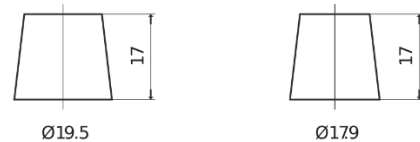

**Product overview**

Batteries for Cars

**Futura CA640**

Part number	CA640
Technology	Flooded
EAN/GTIN	3661024014229
Voltage	12 V
Capacity	64.0 Ah
CCA	640 A
Length	242 mm
Width	175 mm
Height	190 mm
Box size	L02
Polarity	ETN 0
Terminal Type	EN taper post
Hold Down	B13
Weights (subject of variation)	14.90 kg

**Polarity**

**Terminal Type**

Positive Terminal

Negative Terminal

**Hold Down**

Design, features and specifications are subject to change without notice. We disclaim any representation or warranty, express or implied, concerning the data or recommendations, and in no event shall be liable for any loss or damage claimed to have arisen as a result. Some products may not be available in your local market.