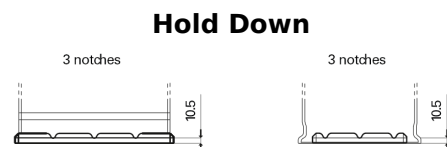

**Product overview**

Batteries for Trucks, Buses, Construction, Agriculture

**PowerPRO Agri&Construction TJ1355**

Part number	TJ1355
Technology	Flooded
EAN/GTIN	3661024056779
Voltage	12 V
Capacity	135 Ah
CCA	1000 A
Length	514 mm
Width	175 mm
Height	210 mm
Box size	DB8
Polarity	ETN 3
Terminal Type	EN taper post
Hold Down	B3
Weights (subject of variation)	36.00 kg