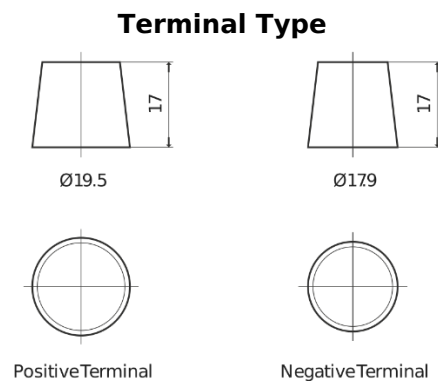

**Product overview**

Batteries for Trucks, Buses, Construction, Agriculture

**PowerPRO Agri&Construction TJ1355**

Part number	TJ1355
Technology	Flooded
EAN/GTIN	3661024056779
Voltage	12 V
Capacity	135 Ah
CCA	1000 A
Length	514 mm
Width	175 mm
Height	210 mm
Box size	DB8
Polarity	ETN 3
Terminal Type	EN taper post
Hold Down	B3
Weights (subject of variation)	36.00 kg