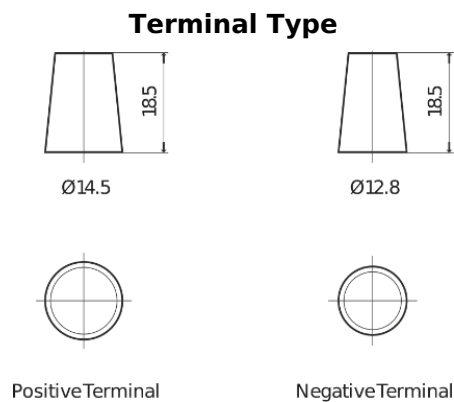

Product overview

Batteries for Cars

Formula FB357

Part number	FB357
Technology	Flooded
EAN/GTIN	3661024044349
Voltage	12 V
Capacity	35.0 Ah
CCA	240 A
Length	187 mm
Width	127 mm
Height	220 mm
Box size	B19
Polarity	ETN 1
Terminal Type	JIS taper post
Hold Down	B0
Weights (subject of variation)	8.90 kg