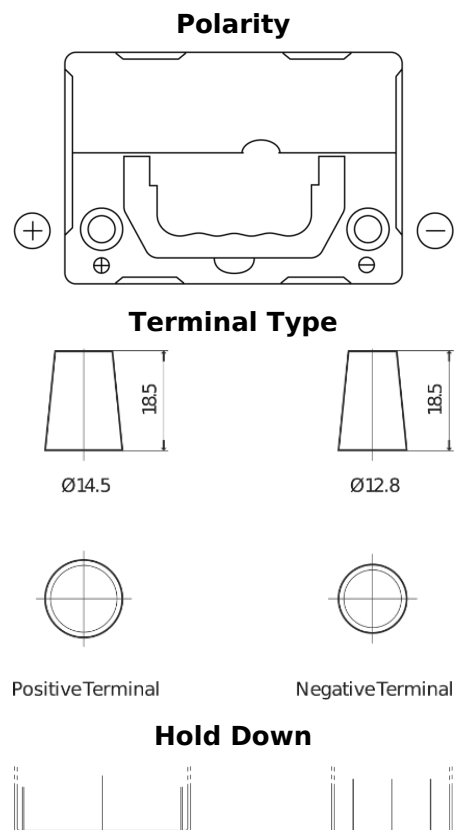

Product overview

Batteries for Cars

Formula FB357

| | |
|--------------------------------|----------------|
| Part number | FB357 |
| Technology | Flooded |
| EAN/GTIN | 3661024044349 |
| Voltage | 12 V |
| Capacity | 35.0 Ah |
| CCA | 240 A |
| Length | 187 mm |
| Width | 127 mm |
| Height | 220 mm |
| Box size | B19 |
| Polarity | ETN 1 |
| Terminal Type | JIS taper post |
| Hold Down | B0 |
| Weights (subject of variation) | 8.90 kg |