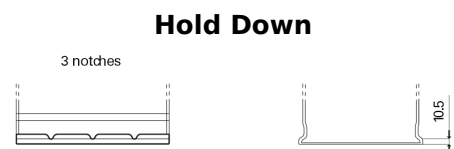

**Product overview**

Batteries for Cars

**Formula FB356A**

Part number	FB356A
Technology	Flooded
EAN/GTIN	3661024044882
Voltage	12 V
Capacity	35.0 Ah
CCA	240 A
Length	187 mm
Width	127 mm
Height	220 mm
Box size	B19
Polarity	ETN 0
Terminal Type	JIS taper post
Hold Down	Korean B1 Long
Weights (subject of variation)	8.90 kg