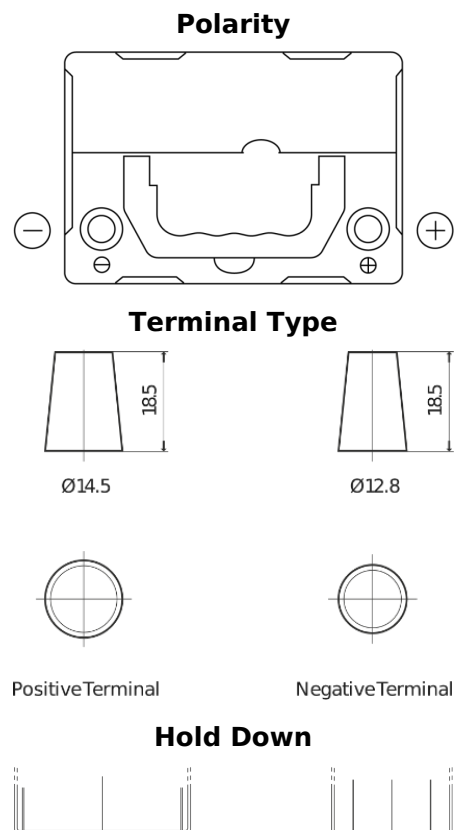

**Product overview**

Batteries for Cars

**Formula FB356**

Part number	FB356
Technology	Flooded
EAN/GTIN	3661024044332
Voltage	12 V
Capacity	35.0 Ah
CCA	240 A
Length	187 mm
Width	127 mm
Height	220 mm
Box size	B19
Polarity	ETN 0
Terminal Type	JIS taper post
Hold Down	B0
Weights (subject of variation)	8.90 kg