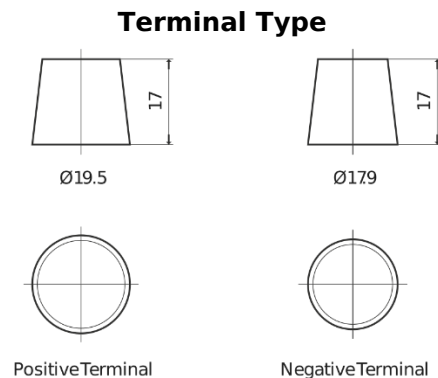

Product overview

Batteries for Trucks, Buses, Construction, Agriculture

PowerPRO Agri&Construction FJ1355

Part number	FJ1355
Technology	Flooded
EAN/GTIN	3661024046640
Voltage	12 V
Capacity	135 Ah
CCA	1000 A
Length	514 mm
Width	175 mm
Height	210 mm
Box size	DB8
Polarity	ETN 3
Terminal Type	EN taper post
Hold Down	B3
Weights (subject of variation)	36.00 kg