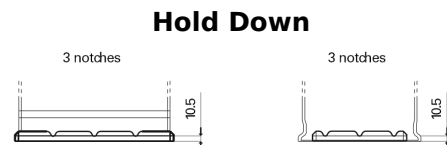

Product overview

Batteries for Trucks, Buses, Construction, Agriculture

PowerPRO Agri&Construction FJ1355

Part number	FJ1355
Technology	Flooded
EAN/GTIN	3661024046640
Voltage	12 V
Capacity	135 Ah
CCA	1000 A
Length	514 mm
Width	175 mm
Height	210 mm
Box size	DB8
Polarity	ETN 3
Terminal Type	EN taper post
Hold Down	B3
Weights (subject of variation)	36.00 kg