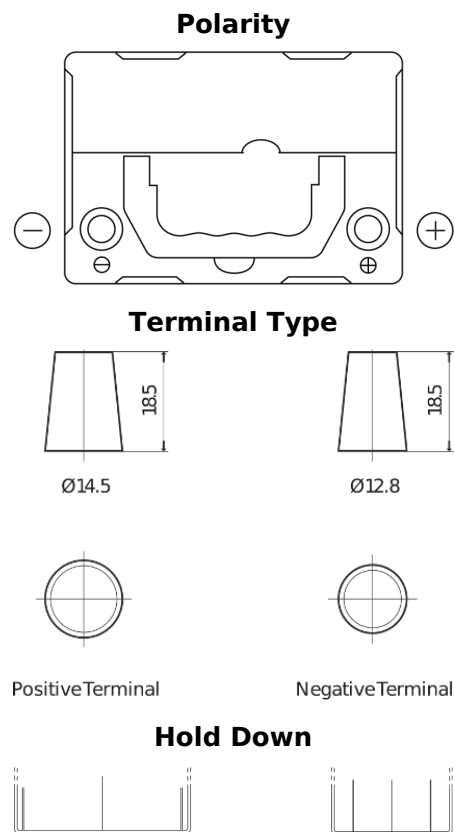

Product overview

Batteries for Cars

Formula FB356

Part number	FB356
Technology	Flooded
EAN/GTIN	3661024044332
Voltage	12 V
Capacity	35.0 Ah
CCA	240 A
Length	187 mm
Width	127 mm
Height	220 mm
Box size	B19
Polarity	ETN 0
Terminal Type	JIS taper post
Hold Down	B0
Weights (subject of variation)	8.90 kg