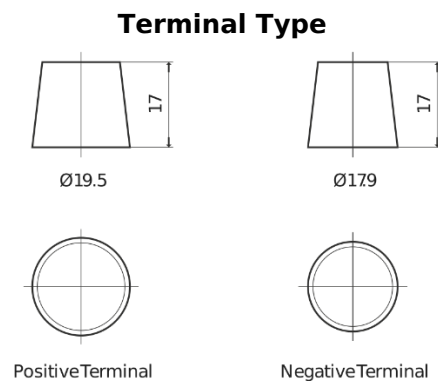

Product overview

Batteries for Trucks, Buses, Construction, Agriculture

PowerPRO Agri&Construction FJ1355

Part number	FJ1355
Technology	Flooded
EAN/GTIN	3661024046640
Voltage	12 V
Capacity	135 Ah
CCA	1000 A
Length	514 mm
Width	175 mm
Height	210 mm
Box size	DB8
Polarity	ETN 3
Terminal Type	EN taper post
Hold Down	B3
Weights (subject of variation)	36.00 kg