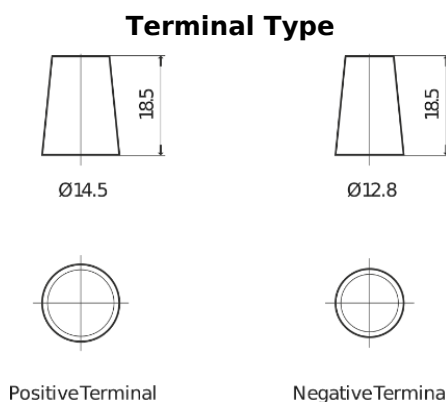

Product overview

Batteries for Cars

Formula FB356

Part number	FB356
Technology	Flooded
EAN/GTIN	3661024044332
Voltage	12 V
Capacity	35.0 Ah
CCA	240 A
Length	187 mm
Width	127 mm
Height	220 mm
Box size	B19
Polarity	ETN 0
Terminal Type	JIS taper post
Hold Down	B0
Weights (subject of variation)	8.90 kg