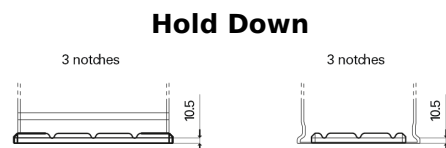

Product overview

Batteries for Trucks, Buses, Construction, Agriculture

StartPRO FG1355

Part number	FG1355
Technology	Flooded
EAN/GTIN	3661024045520
Voltage	12 V
Capacity	135 Ah
CCA	1000 A
Length	514 mm
Width	175 mm
Height	210 mm
Box size	DB8
Polarity	ETN 3
Terminal Type	EN taper post
Hold Down	B3
Weights (subject of variation)	36.00 kg