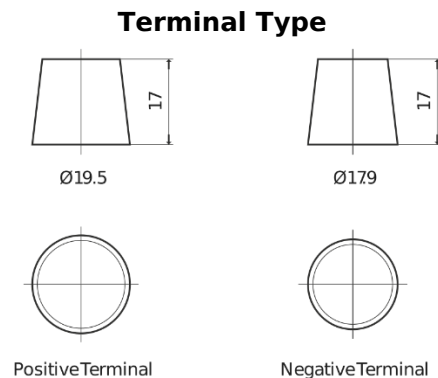

Product overview

Batteries for Trucks, Buses, Construction, Agriculture

StartPRO FG1355

Part number	FG1355
Technology	Flooded
EAN/GTIN	3661024045520
Voltage	12 V
Capacity	135 Ah
CCA	1000 A
Length	514 mm
Width	175 mm
Height	210 mm
Box size	DB8
Polarity	ETN 3
Terminal Type	EN taper post
Hold Down	B3
Weights (subject of variation)	36.00 kg