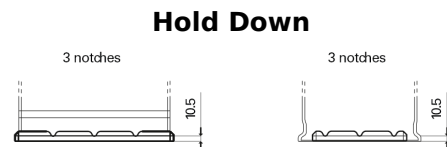

Product overview

Batteries for Trucks, Buses, Construction, Agriculture

PowerPRO Agri&Construction EJ1355

Part number	EJ1355
Technology	Flooded
EAN/GTIN	3661024036955
Voltage	12 V
Capacity	135 Ah
CCA	1000 A
Length	514 mm
Width	175 mm
Height	210 mm
Box size	DB8
Polarity	ETN 3
Terminal Type	EN taper post
Hold Down	B3
Weights (subject of variation)	36.00 kg