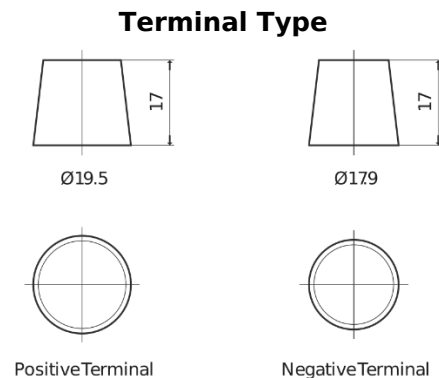

Product overview

Batteries for Cars

Formula Xtreme FA955

Part number	FA955
Technology	Flooded
EAN/GTIN	3661024044196
Voltage	12 V
Capacity	95.0 Ah
CCA	800 A
Length	306 mm
Width	173 mm
Height	222 mm
Box size	D31
Polarity	ETN 1
Terminal Type	EN taper post
Hold Down	Korean B1
Weights (subject of variation)	21.40 kg