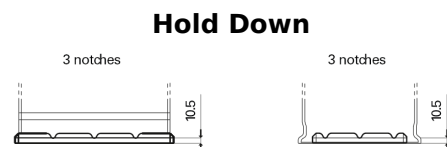

**Product overview**

Batteries for Trucks, Buses, Construction, Agriculture

**StartPRO EG1355**

Part number	EG1355
Technology	Flooded
EAN/GTIN	3661024035521
Voltage	12 V
Capacity	135 Ah
CCA	1000 A
Length	514 mm
Width	175 mm
Height	210 mm
Box size	DB8
Polarity	ETN 3
Terminal Type	EN taper post
Hold Down	B3
Weights (subject of variation)	36.00 kg