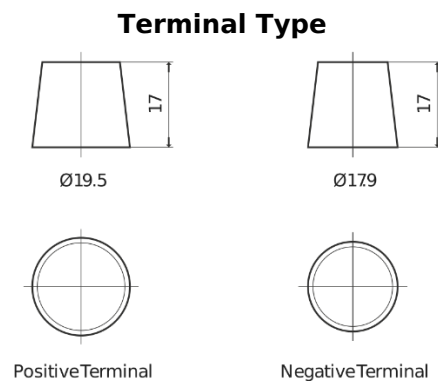

**Product overview**

Batteries for Trucks, Buses, Construction, Agriculture

**StartPRO EG1355**

Part number	EG1355
Technology	Flooded
EAN/GTIN	3661024035521
Voltage	12 V
Capacity	135 Ah
CCA	1000 A
Length	514 mm
Width	175 mm
Height	210 mm
Box size	DB8
Polarity	ETN 3
Terminal Type	EN taper post
Hold Down	B3
Weights (subject of variation)	36.00 kg