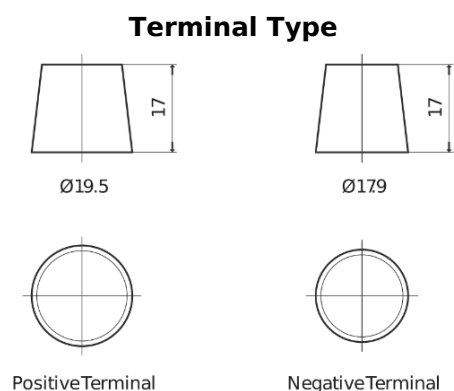

Product overview

Batteries for Cars

Formula Xtreme FA954

Part number	FA954
Technology	Flooded
EAN/GTIN	3661024044189
Voltage	12 V
Capacity	95.0 Ah
CCA	800 A
Length	306 mm
Width	173 mm
Height	222 mm
Box size	D31
Polarity	ETN 0
Terminal Type	EN taper post
Hold Down	Korean B1
Weights (subject of variation)	21.40 kg