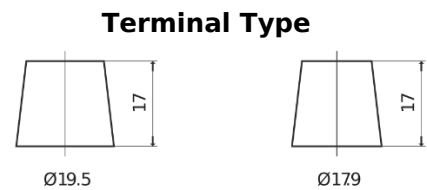

Product overview

Batteries for Cars

Formula Xtreme FA954

Part number	FA954
Technology	Flooded
EAN/GTIN	3661024044189
Voltage	12 V
Capacity	95.0 Ah
CCA	800 A
Length	306 mm
Width	173 mm
Height	222 mm
Box size	D31
Polarity	ETN 0
Terminal Type	EN taper post
Hold Down	Korean B1
Weights (subject of variation)	21.40 kg