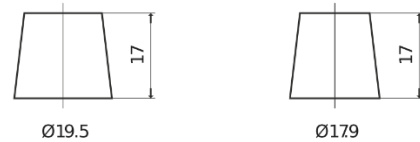

**Product overview**

Batteries for Cars

**Formula Xtreme FA900**

Part number	FA900
Technology	Flooded
EAN/GTIN	3661024046251
Voltage	12 V
Capacity	90.0 Ah
CCA	720 A
Length	315 mm
Width	175 mm
Height	190 mm
Box size	L04
Polarity	ETN 0
Terminal Type	EN taper post
Hold Down	B13
Weights (subject of variation)	19.70 kg

**Polarity**

**Terminal Type**

Positive Terminal

Negative Terminal

**Hold Down**

Design, features and specifications are subject to change without notice. We disclaim any representation or warranty, express or implied, concerning the data or recommendations, and in no event shall be liable for any loss or damage claimed to have arisen as a result. Some products may not be available in your local market.