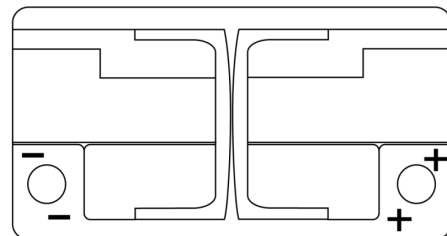

Product overview

Batteries for Cars

Formula Xtreme FA900

Part number	FA900
Technology	Flooded
EAN/GTIN	3661024046251
Voltage	12 V
Capacity	90.0 Ah
CCA	720 A
Length	315 mm
Width	175 mm
Height	190 mm
Box size	L04
Polarity	ETN 0
Terminal Type	EN taper post
Hold Down	B13
Weights (subject of variation)	19.70 kg

Polarity

Terminal Type

Positive Terminal

Negative Terminal

Hold Down

Design, features and specifications are subject to change without notice. We disclaim any representation or warranty, express or implied, concerning the data or recommendations, and in no event shall be liable for any loss or damage claimed to have arisen as a result. Some products may not be available in your local market.