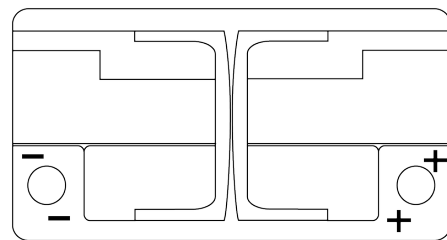

**Product overview**

Batteries for Cars

**Formula Xtreme FA900**

Part number	FA900
Technology	Flooded
EAN/GTIN	3661024046251
Voltage	12 V
Capacity	90.0 Ah
CCA	720 A
Length	315 mm
Width	175 mm
Height	190 mm
Box size	L04
Polarity	ETN 0
Terminal Type	EN taper post
Hold Down	B13
Weights (subject of variation)	19.70 kg

**Polarity**

**Terminal Type**

Positive Terminal

Negative Terminal

**Hold Down**

Design, features and specifications are subject to change without notice. We disclaim any representation or warranty, express or implied, concerning the data or recommendations, and in no event shall be liable for any loss or damage claimed to have arisen as a result. Some products may not be available in your local market.