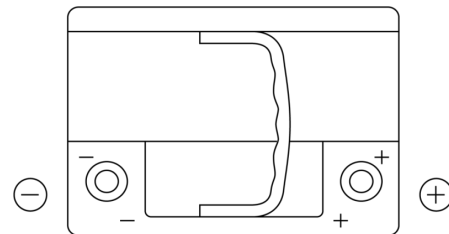

**Product overview**

Batteries for Cars

**Futura CA612**

Part number	CA612
Technology	Flooded
EAN/GTIN	3661024014274
Voltage	12 V
Capacity	61.0 Ah
CCA	600 A
Length	242 mm
Width	175 mm
Height	175 mm
Box size	LB2
Polarity	ETN 0
Terminal Type	EN taper post
Hold Down	B13
Weights (subject of variation)	14.00 kg

**Polarity**

**Terminal Type**

Positive Terminal

Negative Terminal

**Hold Down**

Design, features and specifications are subject to change without notice. We disclaim any representation or warranty, express or implied, concerning the data or recommendations, and in no event shall be liable for any loss or damage claimed to have arisen as a result. Some products may not be available in your local market.