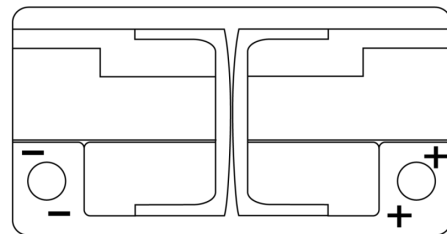

Product overview

Batteries for Cars

Formula Xtreme FA852

Part number	FA852
Technology	Flooded
EAN/GTIN	3661024044295
Voltage	12 V
Capacity	85.0 Ah
CCA	800 A
Length	315 mm
Width	175 mm
Height	175 mm
Box size	LB4
Polarity	ETN 0
Terminal Type	EN taper post
Hold Down	B13
Weights (subject of variation)	18.60 kg

Polarity

Terminal Type

Positive Terminal

Negative Terminal

Hold Down

Design, features and specifications are subject to change without notice. We disclaim any representation or warranty, express or implied, concerning the data or recommendations, and in no event shall be liable for any loss or damage claimed to have arisen as a result. Some products may not be available in your local market.