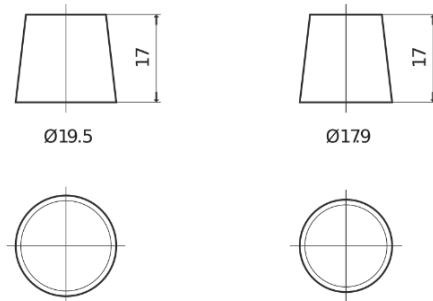

**Product overview**

Batteries for Cars

**Formula Xtreme FA770**

Part number	FA770
Technology	Flooded
EAN/GTIN	3661024044240
Voltage	12 V
Capacity	77.0 Ah
CCA	760 A
Length	278 mm
Width	175 mm
Height	190 mm
Box size	L03
Polarity	ETN 0
Terminal Type	EN taper post
Hold Down	B13
Weights (subject of variation)	17.50 kg

**Polarity**

**Terminal Type**

Positive Terminal

Negative Terminal

**Hold Down**

Design, features and specifications are subject to change without notice. We disclaim any representation or warranty, express or implied, concerning the data or recommendations, and in no event shall be liable for any loss or damage claimed to have arisen as a result. Some products may not be available in your local market.