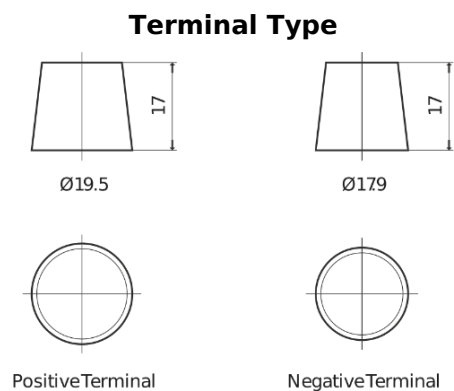

Product overview

Batteries for Cars

Formula Xtreme FA755

Part number	FA755
Technology	Flooded
EAN/GTIN	3661024044172
Voltage	12 V
Capacity	75.0 Ah
CCA	630 A
Length	270 mm
Width	173 mm
Height	222 mm
Box size	D26
Polarity	ETN 1
Terminal Type	EN taper post
Hold Down	Korean B1+B6
Weights (subject of variation)	17.40 kg