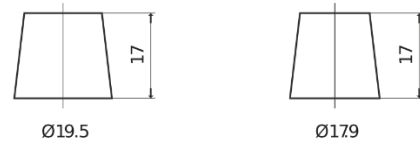

**Product overview**

Batteries for Cars

**Formula Xtreme FA755**

Part number	FA755
Technology	Flooded
EAN/GTIN	3661024044172
Voltage	12 V
Capacity	75.0 Ah
CCA	630 A
Length	270 mm
Width	173 mm
Height	222 mm
Box size	D26
Polarity	ETN 1
Terminal Type	EN taper post
Hold Down	Korean B1+B6
Weights (subject of variation)	17.40 kg

**Polarity**

**Terminal Type**

Positive Terminal

Negative Terminal

**Hold Down**

Design, features and specifications are subject to change without notice. We disclaim any representation or warranty, express or implied, concerning the data or recommendations, and in no event shall be liable for any loss or damage claimed to have arisen as a result. Some products may not be available in your local market.