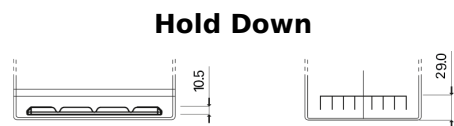

Product overview

Batteries for Cars

Formula Xtreme FA755

Part number	FA755
Technology	Flooded
EAN/GTIN	3661024044172
Voltage	12 V
Capacity	75.0 Ah
CCA	630 A
Length	270 mm
Width	173 mm
Height	222 mm
Box size	D26
Polarity	ETN 1
Terminal Type	EN taper post
Hold Down	Korean B1+B6
Weights (subject of variation)	17.40 kg