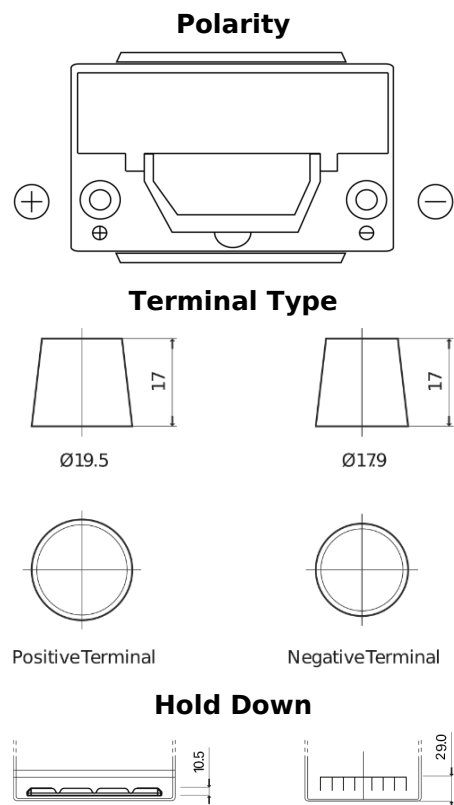

**Product overview**

Batteries for Cars

**Formula Xtreme FA755**

Part number	FA755
Technology	Flooded
EAN/GTIN	3661024044172
Voltage	12 V
Capacity	75.0 Ah
CCA	630 A
Length	270 mm
Width	173 mm
Height	222 mm
Box size	D26
Polarity	ETN 1
Terminal Type	EN taper post
Hold Down	Korean B1+B6
Weights (subject of variation)	17.40 kg