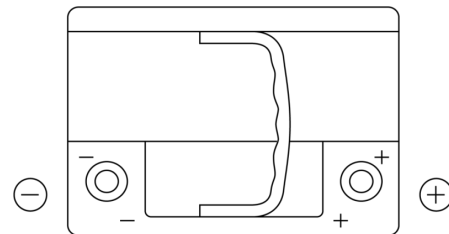

Product overview

Batteries for Cars

Formula Xtreme FA640

Part number	FA640
Technology	Flooded
EAN/GTIN	3661024044226
Voltage	12 V
Capacity	64.0 Ah
CCA	640 A
Length	242 mm
Width	175 mm
Height	190 mm
Box size	L02
Polarity	ETN 0
Terminal Type	EN taper post
Hold Down	B13
Weights (subject of variation)	14.90 kg

Polarity

Terminal Type

Positive Terminal

Negative Terminal

Hold Down

Design, features and specifications are subject to change without notice. We disclaim any representation or warranty, express or implied, concerning the data or recommendations, and in no event shall be liable for any loss or damage claimed to have arisen as a result. Some products may not be available in your local market.