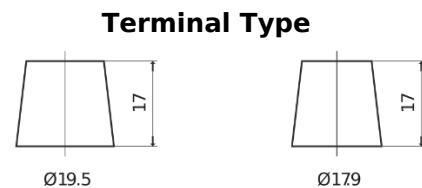

Product overview

Batteries for Cars

Premium EA954

Part number	EA954
Technology	Flooded
EAN/GTIN	3661024034180
Voltage	12 V
Capacity	95 Ah
CCA	800 A
Length	306 mm
Width	173 mm
Height	222 mm
Box size	D31
Polarity	ETN 0
Terminal Type	EN taper post
Hold Down	Korean B1
Weights (subject of variation)	21.40 kg