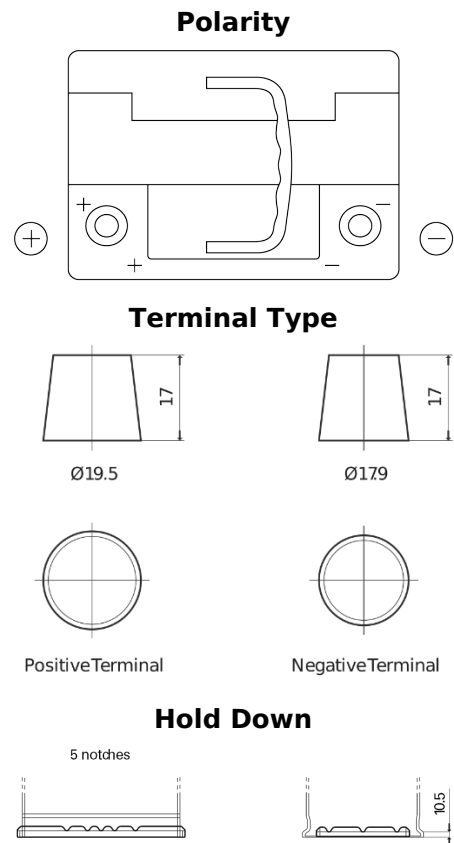

Product overview

Batteries for Cars

Futura CA601

Part number	CA601
Technology	Flooded
EAN/GTIN	3661024014236
Voltage	12 V
Capacity	60.0 Ah
CCA	600 A
Length	242 mm
Width	175 mm
Height	190 mm
Box size	L02
Polarity	ETN 1
Terminal Type	EN taper post
Hold Down	B13
Weights (subject of variation)	15.00 kg