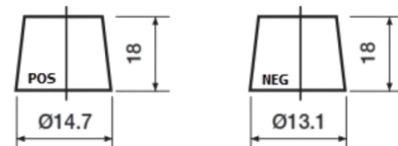

Product overview

Batteries for Cars

Formula Xtreme FA456

Part number	FA456
Technology	Flooded
EAN/GTIN	3661024044127
Voltage	12 V
Capacity	45.0 Ah
CCA	390 A
Length	237 mm
Width	127 mm
Height	227 mm
Box size	B24
Polarity	ETN 0
Terminal Type	JIS taper post
Hold Down	B1
Weights (subject of variation)	11.80 kg

Polarity

Terminal Type

Remove T1 adapter for T3

Hold Down

Design, features and specifications are subject to change without notice. We disclaim any representation or warranty, express or implied, concerning the data or recommendations, and in no event shall be liable for any loss or damage claimed to have arisen as a result. Some products may not be available in your local market.