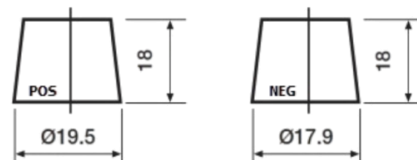

Product overview

Batteries for Cars

Formula Xtreme FA456

Part number	FA456
Technology	Flooded
EAN/GTIN	3661024044127
Voltage	12 V
Capacity	45.0 Ah
CCA	390 A
Length	237 mm
Width	127 mm
Height	227 mm
Box size	B24
Polarity	ETN 0
Terminal Type	JIS taper post
Hold Down	B1
Weights (subject of variation)	11.80 kg

Polarity

Terminal Type

Remove T1 adapter for T3

Hold Down

Design, features and specifications are subject to change without notice. We disclaim any representation or warranty, express or implied, concerning the data or recommendations, and in no event shall be liable for any loss or damage claimed to have arisen as a result. Some products may not be available in your local market.