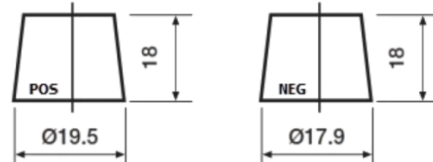

Product overview

Batteries for Cars

Formula Xtreme FA456

Part number	FA456
Technology	Flooded
EAN/GTIN	3661024044127
Voltage	12 V
Capacity	45.0 Ah
CCA	390 A
Length	237 mm
Width	127 mm
Height	227 mm
Box size	B24
Polarity	ETN 0
Terminal Type	JIS taper post
Hold Down	B1
Weights (subject of variation)	11.80 kg

Polarity

Terminal Type

Remove T1 adapter for T3

Hold Down

Design, features and specifications are subject to change without notice. We disclaim any representation or warranty, express or implied, concerning the data or recommendations, and in no event shall be liable for any loss or damage claimed to have arisen as a result. Some products may not be available in your local market.