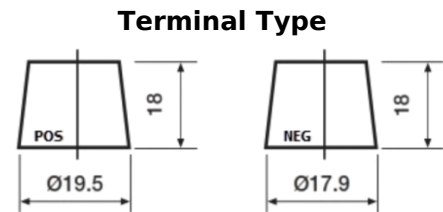

Product overview

Batteries for Cars

Formula Xtreme FA406

Part number	FA406
Technology	Flooded
EAN/GTIN	3661024047005
Voltage	12 V
Capacity	40.0 Ah
CCA	350 A
Length	187 mm
Width	127 mm
Height	220 mm
Box size	B19
Polarity	ETN 0
Terminal Type	JIS taper post
Hold Down	B1
Weights (subject of variation)	9.30 kg