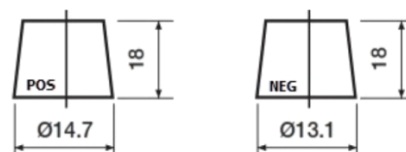

Design, features and specifications are subject to change without notice. We disclaim any representation or warranty, express or implied, concerning the data or recommendations, and in no event shall be liable for any loss or damage claimed to have arisen as a result. Some products may not be available in your local market.