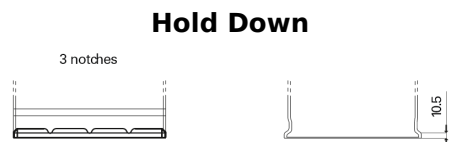

Design, features and specifications are subject to change without notice. We disclaim any representation or warranty, express or implied, concerning the data or recommendations, and in no event shall be liable for any loss or damage claimed to have arisen as a result. Some products may not be available in your local market.