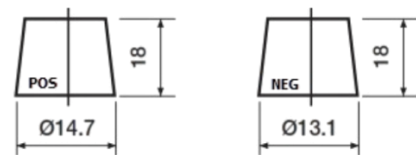

Design, features and specifications are subject to change without notice. We disclaim any representation or warranty, express or implied, concerning the data or recommendations, and in no event shall be liable for any loss or damage claimed to have arisen as a result. Some products may not be available in your local market.