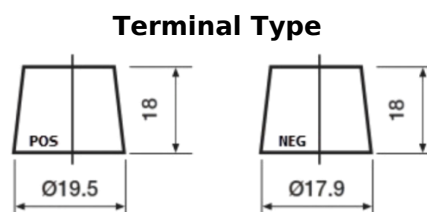

**Product overview**

Batteries for Cars

**Formula Xtreme FA406**

Part number	FA406
Technology	Flooded
EAN/GTIN	3661024047005
Voltage	12 V
Capacity	40.0 Ah
CCA	350 A
Length	187 mm
Width	127 mm
Height	220 mm
Box size	B19
Polarity	ETN 0
Terminal Type	JIS taper post
Hold Down	B1
Weights (subject of variation)	9.30 kg