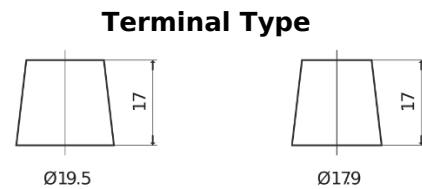

**Product overview**

Batteries for Marine and Leisure

**Dual EFB EZ650**

Part number	EZ650
Technology	EFB
EAN/GTIN	3661024037648
Voltage	12 V
Capacity	75.0 Ah
CCA	750 A
Watt hour	650 Wh
Length	260 mm
Width	173 mm
Height	222 mm
Box size	D26
Polarity	ETN 1
Terminal Type	EN taper post
Hold Down	B0
Weights (subject of variation)	19.00 kg