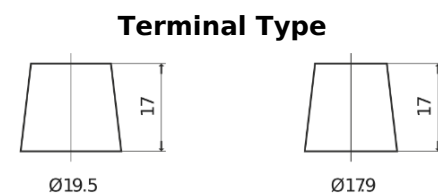

Product overview

Batteries for Trucks, Buses, Construction, Agriculture

EndurancePRO EFB EX2253

Part number	EX2253
Technology	EFB
EAN/GTIN	3661024036702
Voltage	12 V
Capacity	225.0 Ah
CCA	1150 A
Length	518 mm
Width	274 mm
Height	240 mm
Box size	D06
Polarity	ETN 3
Terminal Type	EN taper post
Hold Down	B0
Weights (subject of variation)	60.10 kg