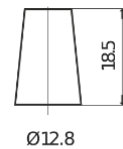

**Product overview**

Batteries for Cars

**Formula FB457**

Part number	FB457
Technology	Flooded
EAN/GTIN	3661024044363
Voltage	12 V
Capacity	45 Ah
CCA	330 A
Length	237 mm
Width	127 mm
Height	227 mm
Box size	B24
Polarity	ETN 1
Terminal Type	JIS taper post
Hold Down	B0
Weights (subject of variation)	11.40 kg

**Polarity**

**Terminal Type**

Positive Terminal

Negative Terminal

**Hold Down**

Design, features and specifications are subject to change without notice. We disclaim any representation or warranty, express or implied, concerning the data or recommendations, and in no event shall be liable for any loss or damage claimed to have arisen as a result. Some products may not be available in your local market.