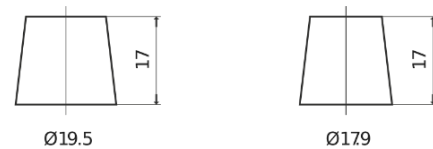

Product overview

Batteries for Cars

Futura CA530

Part number	CA530
Technology	Flooded
EAN/GTIN	3661024014205
Voltage	12 V
Capacity	53.0 Ah
CCA	540 A
Length	207 mm
Width	175 mm
Height	190 mm
Box size	L01
Polarity	ETN 0
Terminal Type	EN taper post
Hold Down	B13
Weights (subject of variation)	12.70 kg

Polarity

Terminal Type

Positive Terminal

Negative Terminal

Hold Down

Design, features and specifications are subject to change without notice. We disclaim any representation or warranty, express or implied, concerning the data or recommendations, and in no event shall be liable for any loss or damage claimed to have arisen as a result. Some products may not be available in your local market.