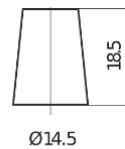

**Product overview**

Batteries for Cars

**Formula FB457**

Part number	FB457
Technology	Flooded
EAN/GTIN	3661024044363
Voltage	12 V
Capacity	45 Ah
CCA	330 A
Length	237 mm
Width	127 mm
Height	227 mm
Box size	B24
Polarity	ETN 1
Terminal Type	JIS taper post
Hold Down	B0
Weights (subject of variation)	11.40 kg

**Polarity**

**Terminal Type**

Positive Terminal

Negative Terminal

**Hold Down**

Design, features and specifications are subject to change without notice. We disclaim any representation or warranty, express or implied, concerning the data or recommendations, and in no event shall be liable for any loss or damage claimed to have arisen as a result. Some products may not be available in your local market.