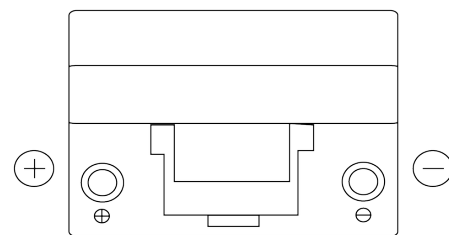

Product overview

Batteries for Cars

Technica TB955

Part number	TB955
Technology	Flooded
EAN/GTIN	3661024054461
Voltage	12 V
Capacity	95 Ah
CCA	760 A
Length	306 mm
Width	173 mm
Height	222 mm
Box size	D31
Polarity	ETN 1
Terminal Type	EN taper post
Hold Down	Korean B1
Weights (subject of variation)	20.60 kg

Polarity

Terminal Type

Positive Terminal

Negative Terminal

Hold Down

Design, features and specifications are subject to change without notice. We disclaim any representation or warranty, express or implied, concerning the data or recommendations, and in no event shall be liable for any loss or damage claimed to have arisen as a result. Some products may not be available in your local market.