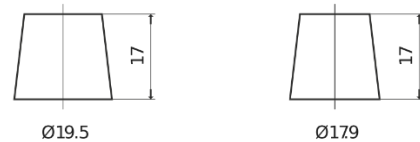

Product overview

Batteries for Cars

Plus CB955

Part number	CB955
Technology	Flooded
EAN/GTIN	3661024014465
Voltage	12 V
Capacity	95 Ah
CCA	760 A
Length	306 mm
Width	173 mm
Height	222 mm
Box size	D31
Polarity	ETN 1
Terminal Type	EN taper post
Hold Down	Korean B1
Weights (subject of variation)	20.60 kg

Polarity

Terminal Type

Positive Terminal

Negative Terminal

Hold Down

Design, features and specifications are subject to change without notice. We disclaim any representation or warranty, express or implied, concerning the data or recommendations, and in no event shall be liable for any loss or damage claimed to have arisen as a result. Some products may not be available in your local market.