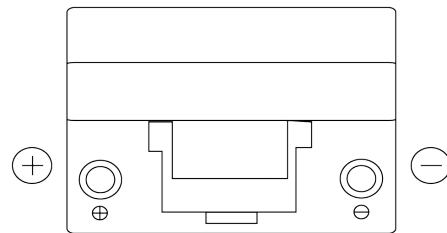

Product overview

Batteries for Cars

Plus CB955

Part number	CB955
Technology	Flooded
EAN/GTIN	3661024014465
Voltage	12 V
Capacity	95 Ah
CCA	760 A
Length	306 mm
Width	173 mm
Height	222 mm
Box size	D31
Polarity	ETN 1
Terminal Type	EN taper post
Hold Down	Korean B1
Weights (subject of variation)	20.60 kg

Polarity

Terminal Type

Positive Terminal

Negative Terminal

Hold Down

Design, features and specifications are subject to change without notice. We disclaim any representation or warranty, express or implied, concerning the data or recommendations, and in no event shall be liable for any loss or damage claimed to have arisen as a result. Some products may not be available in your local market.