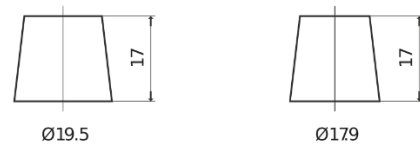

**Product overview**

Batteries for Cars

**Formula FB954**

Part number	FB954
Technology	Flooded
EAN/GTIN	3661024044455
Voltage	12 V
Capacity	95 Ah
CCA	760 A
Length	306 mm
Width	173 mm
Height	222 mm
Box size	D31
Polarity	ETN 0
Terminal Type	EN taper post
Hold Down	Korean B1
Weights (subject of variation)	20.60 kg

**Polarity**

**Terminal Type**

Positive Terminal

Negative Terminal

**Hold Down**

Design, features and specifications are subject to change without notice. We disclaim any representation or warranty, express or implied, concerning the data or recommendations, and in no event shall be liable for any loss or damage claimed to have arisen as a result. Some products may not be available in your local market.