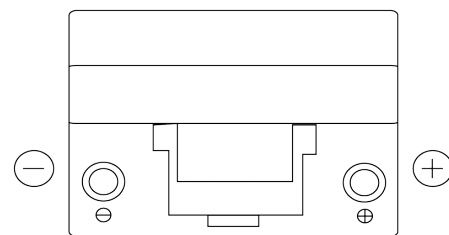

**Product overview**

Batteries for Cars

**Formula FB954**

Part number	FB954
Technology	Flooded
EAN/GTIN	3661024044455
Voltage	12 V
Capacity	95 Ah
CCA	760 A
Length	306 mm
Width	173 mm
Height	222 mm
Box size	D31
Polarity	ETN 0
Terminal Type	EN taper post
Hold Down	Korean B1
Weights (subject of variation)	20.60 kg

**Polarity**

**Terminal Type**

Positive Terminal

Negative Terminal

**Hold Down**

Design, features and specifications are subject to change without notice. We disclaim any representation or warranty, express or implied, concerning the data or recommendations, and in no event shall be liable for any loss or damage claimed to have arisen as a result. Some products may not be available in your local market.