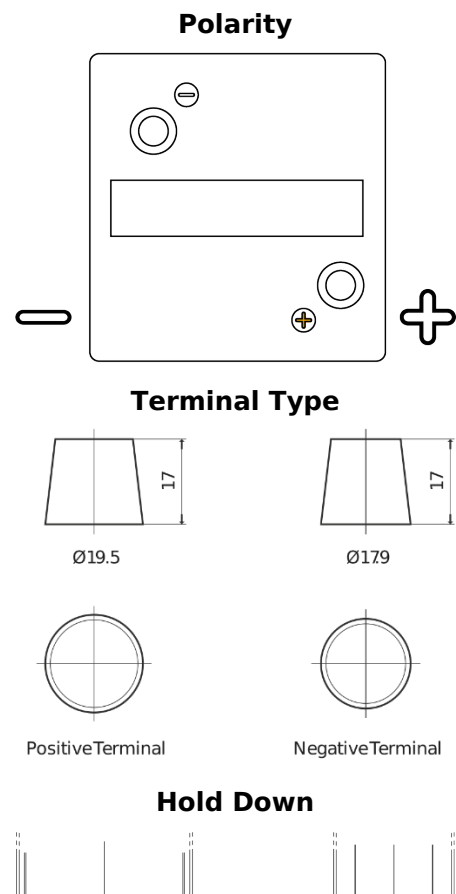

**Product overview**

Batteries for Marine and Leisure

**Vintage EU80-6**

Part number	EU80-6
Technology	Flooded
EAN/GTIN	3661024036160
Voltage	6 V
Capacity	80.0 Ah
CCA	600 A
Length	158 mm
Width	165 mm
Height	220 mm
Box size	M02
Polarity	ETN 0
Terminal Type	EN taper post
Hold Down	B0
Weights (subject of variation)	11.00 kg