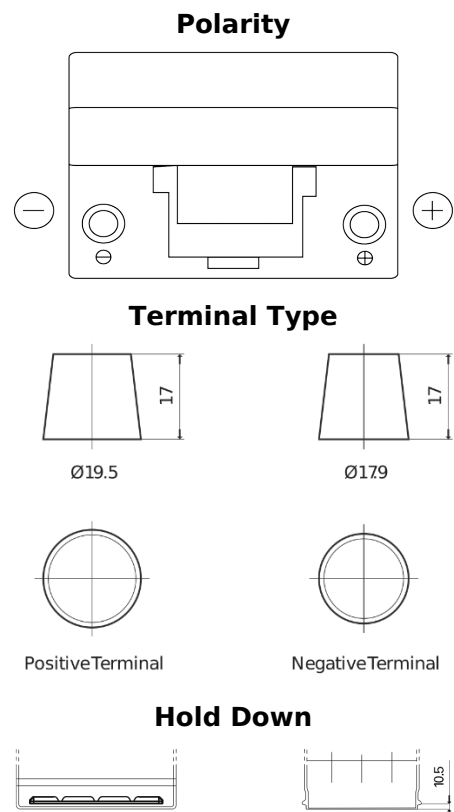

Product overview

Batteries for Cars

Formula FB954

Part number	FB954
Technology	Flooded
EAN/GTIN	3661024044455
Voltage	12 V
Capacity	95 Ah
CCA	760 A
Length	306 mm
Width	173 mm
Height	222 mm
Box size	D31
Polarity	ETN 0
Terminal Type	EN taper post
Hold Down	Korean B1
Weights (subject of variation)	20.60 kg