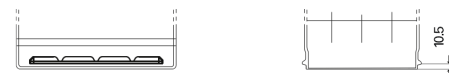

**Product overview**

Batteries for Cars

**Formula FB954**

Part number	FB954
Technology	Flooded
EAN/GTIN	3661024044455
Voltage	12 V
Capacity	95 Ah
CCA	760 A
Length	306 mm
Width	173 mm
Height	222 mm
Box size	D31
Polarity	ETN 0
Terminal Type	EN taper post
Hold Down	Korean B1
Weights (subject of variation)	20.60 kg

**Polarity**

**Terminal Type**

Positive Terminal

Negative Terminal

**Hold Down**

Design, features and specifications are subject to change without notice. We disclaim any representation or warranty, express or implied, concerning the data or recommendations, and in no event shall be liable for any loss or damage claimed to have arisen as a result. Some products may not be available in your local market.