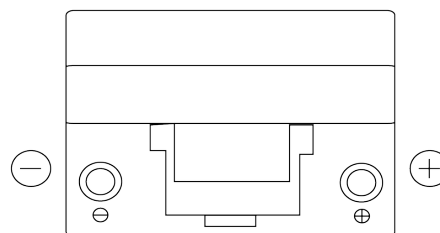

Product overview

Batteries for Cars

Excell EB954

Part number	EB954
Technology	Flooded
EAN/GTIN	3661024034456
Voltage	12 V
Capacity	95 Ah
CCA	760 A
Length	306 mm
Width	173 mm
Height	222 mm
Box size	D31
Polarity	ETN 0
Terminal Type	EN taper post
Hold Down	Korean B1
Weights (subject of variation)	20.60 kg

Polarity

Terminal Type

Positive Terminal

Negative Terminal

Hold Down

Design, features and specifications are subject to change without notice. We disclaim any representation or warranty, express or implied, concerning the data or recommendations, and in no event shall be liable for any loss or damage claimed to have arisen as a result. Some products may not be available in your local market.