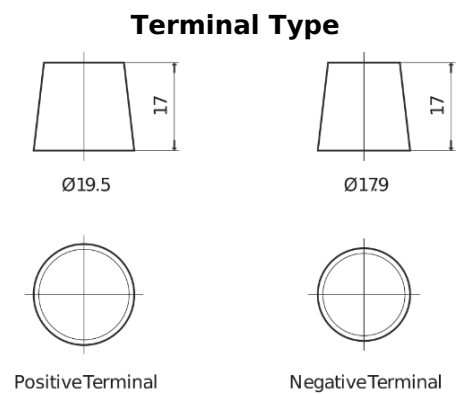

Product overview

Batteries for Marine and Leisure

Vintage EU77-6

Part number	EU77-6
Technology	Flooded
EAN/GTIN	3661024036177
Voltage	6 V
Capacity	77.0 Ah
CCA	650 A
Length	215 mm
Width	169 mm
Height	184 mm
Box size	H02
Polarity	ETN 0
Terminal Type	EN taper post
Hold Down	B6
Weights (subject of variation)	11.10 kg