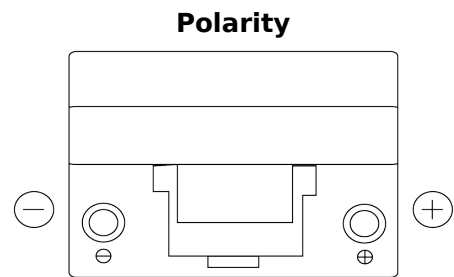

Product overview

Batteries for Cars

Power DB954

Part number	DB954
Technology	Flooded
EAN/GTIN	3661024024457
Voltage	12 V
Capacity	95 Ah
CCA	760 A
Length	306 mm
Width	173 mm
Height	222 mm
Box size	D31
Polarity	ETN 0
Terminal Type	EN taper post
Hold Down	Korean B1
Weights (subject of variation)	20.60 kg