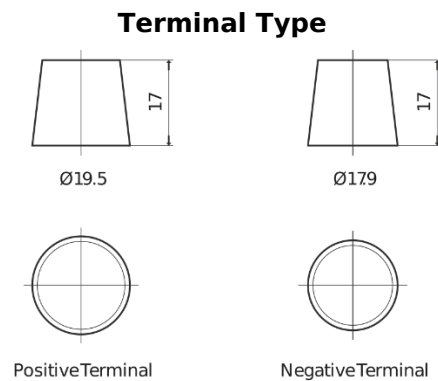

Product overview

Batteries for Marine and Leisure

Vintage EU72L

Part number	EU72L
Technology	Flooded
EAN/GTIN	3661024036283
Voltage	12 V
Capacity	72.0 Ah
CCA	640 A
Length	278 mm
Width	175 mm
Height	190 mm
Box size	L03
Polarity	ETN 1
Terminal Type	EN taper post
Hold Down	B13
Weights (subject of variation)	16.00 kg