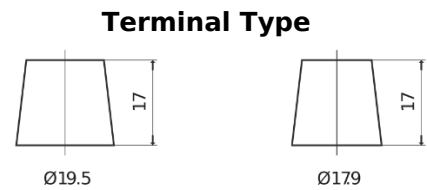

Product overview

Batteries for Cars

Power DB954

Part number	DB954
Technology	Flooded
EAN/GTIN	3661024024457
Voltage	12 V
Capacity	95 Ah
CCA	760 A
Length	306 mm
Width	173 mm
Height	222 mm
Box size	D31
Polarity	ETN 0
Terminal Type	EN taper post
Hold Down	Korean B1
Weights (subject of variation)	20.60 kg