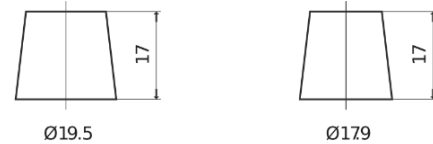

**Product overview**

Batteries for Marine and Leisure

**Vintage EU72L**

Part number	EU72L
Technology	Flooded
EAN/GTIN	3661024036283
Voltage	12 V
Capacity	72.0 Ah
CCA	640 A
Length	278 mm
Width	175 mm
Height	190 mm
Box size	L03
Polarity	ETN 1
Terminal Type	EN taper post
Hold Down	B13
Weights (subject of variation)	16.00 kg

**Polarity**

**Terminal Type**

Positive Terminal

Negative Terminal

**Hold Down**

Design, features and specifications are subject to change without notice. We disclaim any representation or warranty, express or implied, concerning the data or recommendations, and in no event shall be liable for any loss or damage claimed to have arisen as a result. Some products may not be available in your local market.