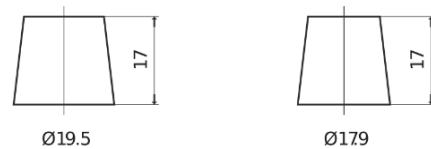

**Product overview**

Batteries for Cars

**Futura CA472**

Part number	CA472
Technology	Flooded
EAN/GTIN	3661024014267
Voltage	12 V
Capacity	47.0 Ah
CCA	450 A
Length	207 mm
Width	175 mm
Height	175 mm
Box size	LB1
Polarity	ETN 0
Terminal Type	EN taper post
Hold Down	B13
Weights (subject of variation)	11.40 kg

**Polarity**

**Terminal Type**

Positive Terminal

Negative Terminal

**Hold Down**

Design, features and specifications are subject to change without notice. We disclaim any representation or warranty, express or implied, concerning the data or recommendations, and in no event shall be liable for any loss or damage claimed to have arisen as a result. Some products may not be available in your local market.