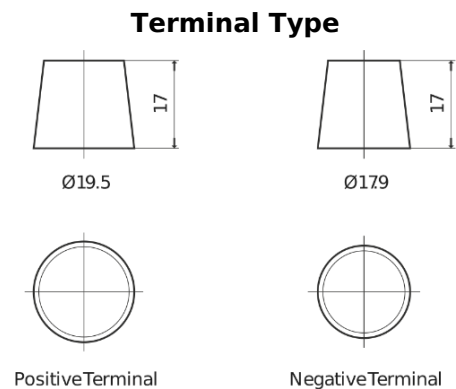

Product overview

Batteries for Marine and Leisure

Vintage EU260-6

| | |
|--------------------------------|---------------|
| Part number | EU260-6 |
| Technology | Flooded |
| EAN/GTIN | 3661024036115 |
| Voltage | 6 V |
| Capacity | 260.0 Ah |
| CCA | 1300 A |
| Length | 345 mm |
| Width | 172 mm |
| Height | 286 mm |
| Box size | M08 |
| Polarity | ETN 0 |
| Terminal Type | EN taper post |
| Hold Down | B0 |
| Weights (subject of variation) | 39.10 kg |