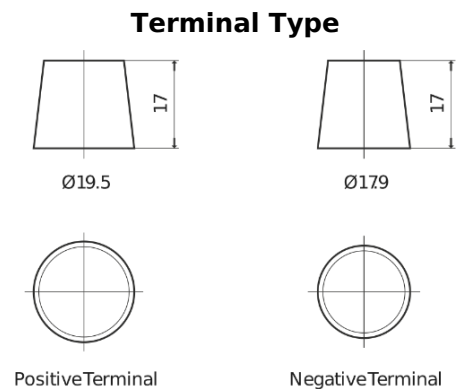

**Product overview**

Batteries for Marine and Leisure

**Vintage EU260-6**

Part number	EU260-6
Technology	Flooded
EAN/GTIN	3661024036115
Voltage	6 V
Capacity	260.0 Ah
CCA	1300 A
Length	345 mm
Width	172 mm
Height	286 mm
Box size	M08
Polarity	ETN 0
Terminal Type	EN taper post
Hold Down	B0
Weights (subject of variation)	39.10 kg