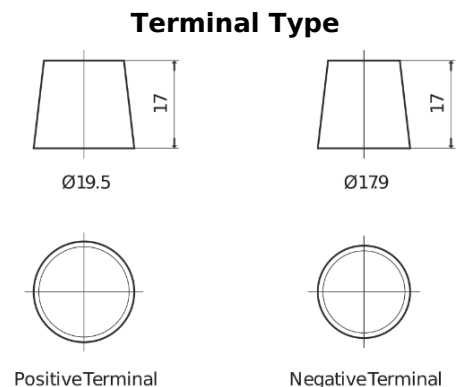

**Product overview**

Batteries for Marine and Leisure

**Vintage EU260-6**

Part number	EU260-6
Technology	Flooded
EAN/GTIN	3661024036115
Voltage	6 V
Capacity	260.0 Ah
CCA	1300 A
Length	345 mm
Width	172 mm
Height	286 mm
Box size	M08
Polarity	ETN 0
Terminal Type	EN taper post
Hold Down	B0
Weights (subject of variation)	39.10 kg