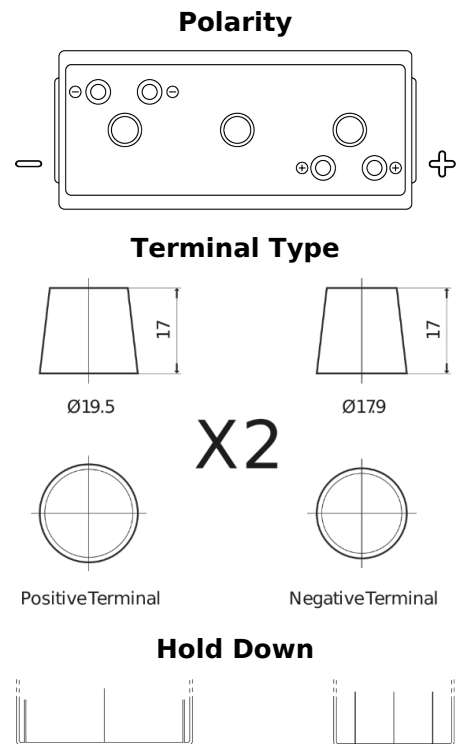

Product overview

Batteries for Marine and Leisure

Vintage EU200-6

Part number	EU200-6
Technology	Flooded
EAN/GTIN	3661024036139
Voltage	6 V
Capacity	200.0 Ah
CCA	1150 A
Length	398 mm
Width	174 mm
Height	234 mm
Box size	M06
Polarity	ETN 0
Terminal Type	Twin EN taper posts
Hold Down	B0
Weights (subject of variation)	27.80 kg