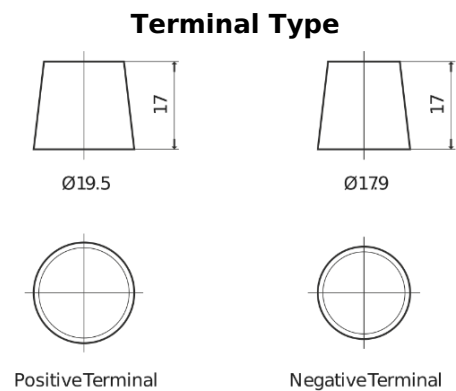

Product overview

Batteries for Marine and Leisure

Vintage EU140-6

| | |
|--------------------------------|---------------|
| Part number | EU140-6 |
| Technology | Flooded |
| EAN/GTIN | 3661024036153 |
| Voltage | 6 V |
| Capacity | 140.0 Ah |
| CCA | 900 A |
| Length | 257 mm |
| Width | 175 mm |
| Height | 236 mm |
| Box size | M04 |
| Polarity | ETN 0 |
| Terminal Type | EN taper post |
| Hold Down | B1 |
| Weights (subject of variation) | 18.40 kg |