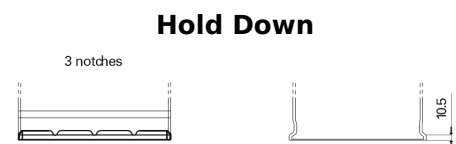

**Product overview**

Batteries for Marine and Leisure

**Vintage EU140-6**

Part number	EU140-6
Technology	Flooded
EAN/GTIN	3661024036153
Voltage	6 V
Capacity	140.0 Ah
CCA	900 A
Length	257 mm
Width	175 mm
Height	236 mm
Box size	M04
Polarity	ETN 0
Terminal Type	EN taper post
Hold Down	B1
Weights (subject of variation)	18.40 kg