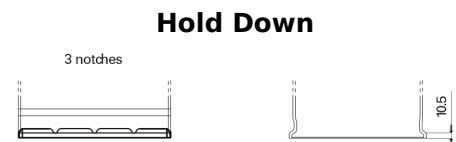

Product overview

Batteries for Marine and Leisure

Vintage EU140-6

| | |
|--------------------------------|---------------|
| Part number | EU140-6 |
| Technology | Flooded |
| EAN/GTIN | 3661024036153 |
| Voltage | 6 V |
| Capacity | 140.0 Ah |
| CCA | 900 A |
| Length | 257 mm |
| Width | 175 mm |
| Height | 236 mm |
| Box size | M04 |
| Polarity | ETN 0 |
| Terminal Type | EN taper post |
| Hold Down | B1 |
| Weights (subject of variation) | 18.40 kg |